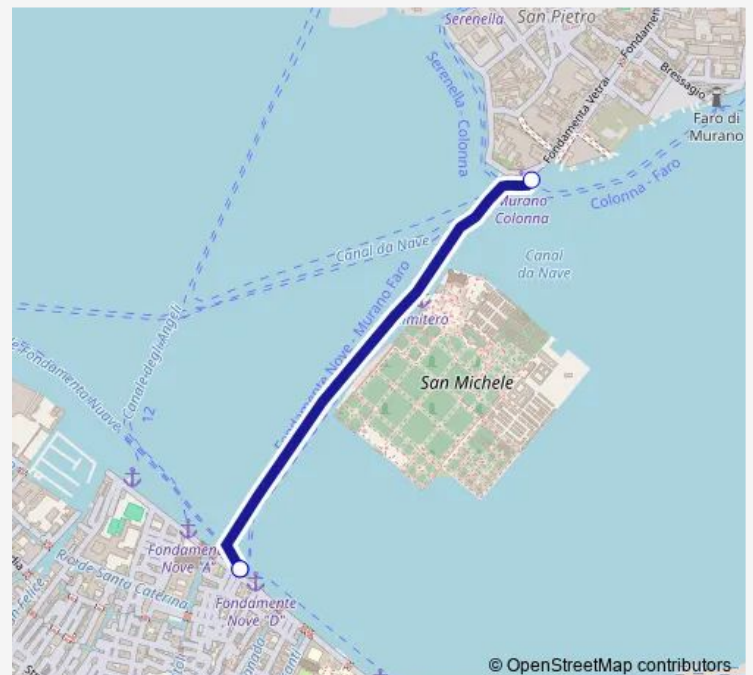

Ferry NMU F.te Nove B - F.te Nove B

[Go to website](#)

Direction

F.te Nove B — F.te Nove B

3 stops

[Open route schedule](#)

F.te Nove B

Murano Colonna A

F.te Nove B

Route schedule

F.te Nove B — F.te Nove B

Monday	—
Tuesday	00:30-04:40
Wednesday	—
Thursday	—
Friday	—
Saturday	—
Sunday	—

Route info

Direction: F.te Nove B

Stops: 3

Trip Duration: 0 hour 19 min