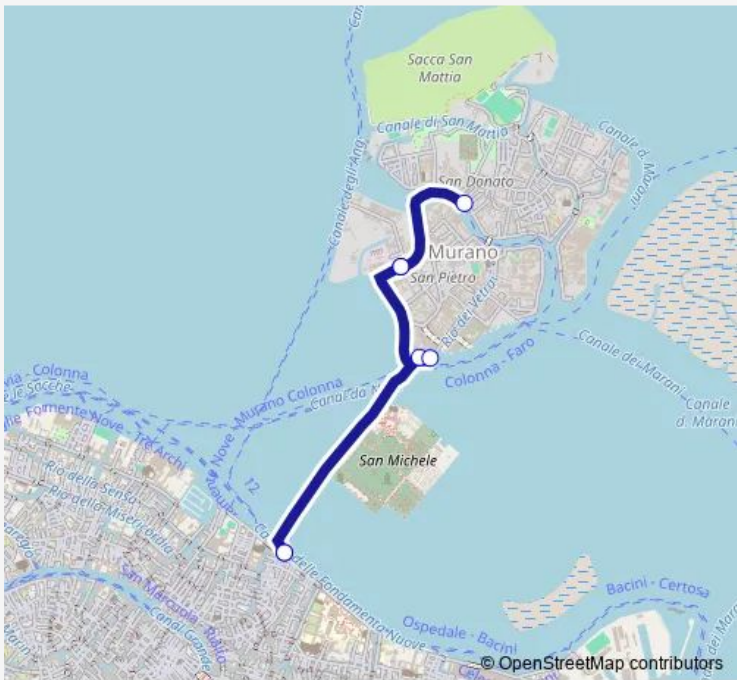

Ferry NMU F.te Nove B - F.te Nove B

Go to website

Direction
F.te Nove B — F.te Nove B
7 stops
[Open route schedule](#)

- F.te Nove B
- Murano Colonna C
- Murano Serenella
- Murano Venier
- Murano Serenella
- Murano Colonna A
- F.te Nove B

Route schedule
F.te Nove B — F.te Nove B

Monday	03:15-02:15⁺¹
Tuesday	03:15-02:15⁺¹
Wednesday	03:15-02:15⁺¹
Thursday	03:15-02:15⁺¹
Friday	03:15-02:15⁺¹
Saturday	03:15-02:15⁺¹
Sunday	03:15-02:15⁺¹

Route info
Direction: F.te Nove B
Stops: 7
Trip Duration: 0 hour 29 min