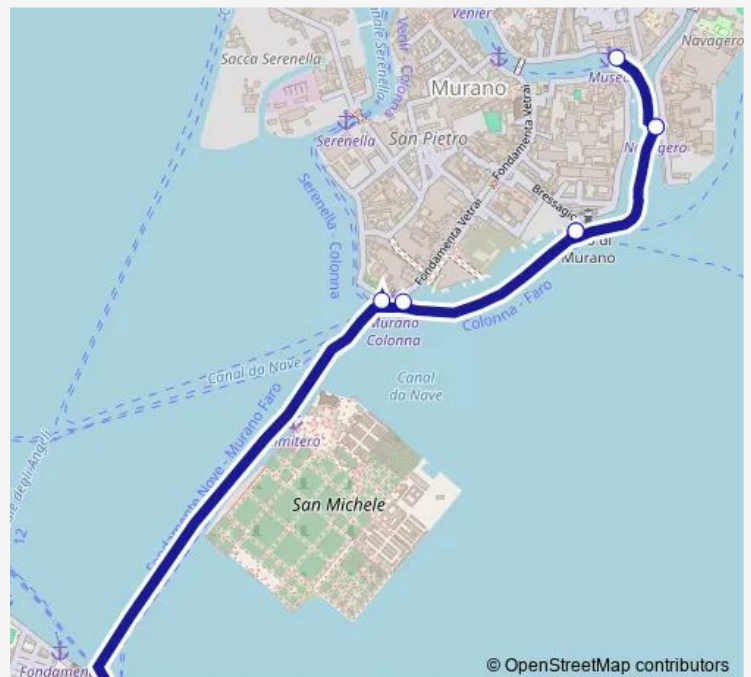

Ferry Nmu F.te Nove B - F.te Nove B

[Go to website](#)

Direction

F.te Nove B — F.te Nove B

9 stops

[Open route schedule](#)

F.te Nove B

Murano Colonna C

Murano Faro B

Murano Navagero

Murano Museo A

Murano Navagero

Murano Faro B

Murano Colonna A

F.te Nove B

Route schedule

F.te Nove B — F.te Nove B

Monday	03:45-02:45⁺¹
Tuesday	03:45-02:45⁺¹
Wednesday	03:45-02:45⁺¹
Thursday	03:45-02:45⁺¹
Friday	03:45-02:45⁺¹
Saturday	03:45-02:45⁺¹
Sunday	03:45-02:45⁺¹

Route info

Direction: F.te Nove B

Stops: 9

Trip Duration: 0 hour 30 min

© OpenStreetMap contributors

Nmu — F.te Nove B - F.te Nove B