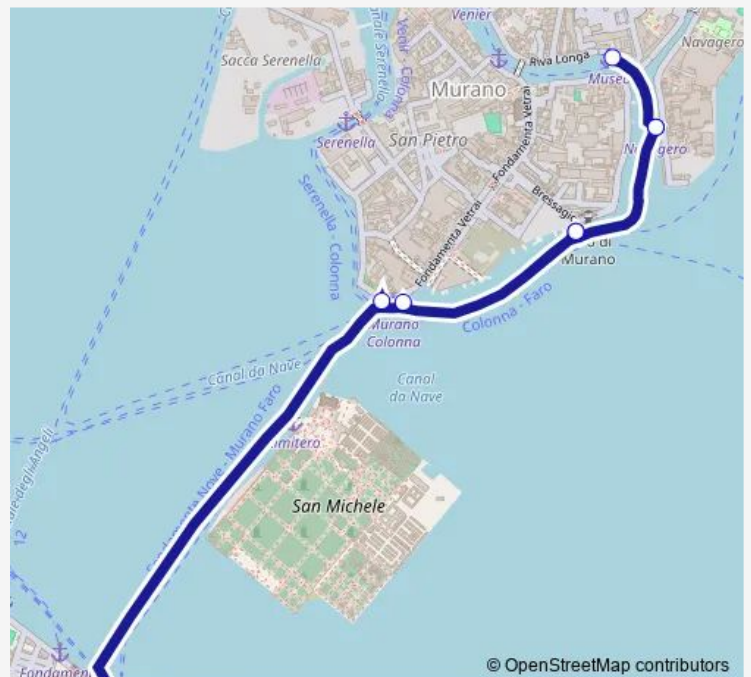

Ferry NMU F.te Nove B - F.te Nove B

[Go to website](#)

Direction

F.te Nove B — F.te Nove B

9 stops

[Open route schedule](#)

F.te Nove B

Murano Colonna C

Murano Faro B

Murano Navagero

Murano Museo A

Murano Navagero

Murano Faro B

Murano Colonna A

F.te Nove B

Route schedule

F.te Nove B — F.te Nove B

Monday	03:45-02:45⁺¹
Tuesday	03:45-02:45⁺¹
Wednesday	03:45-02:45⁺¹
Thursday	03:45-02:45⁺¹
Friday	03:45-02:45⁺¹
Saturday	03:45-02:45⁺¹
Sunday	03:45-02:45⁺¹

Route info

Direction: F.te Nove B

Stops: 9

Trip Duration: 0 hour 30 min

© OpenStreetMap contributors

NMU — F.te Nove B - F.te Nove B

BusMaps