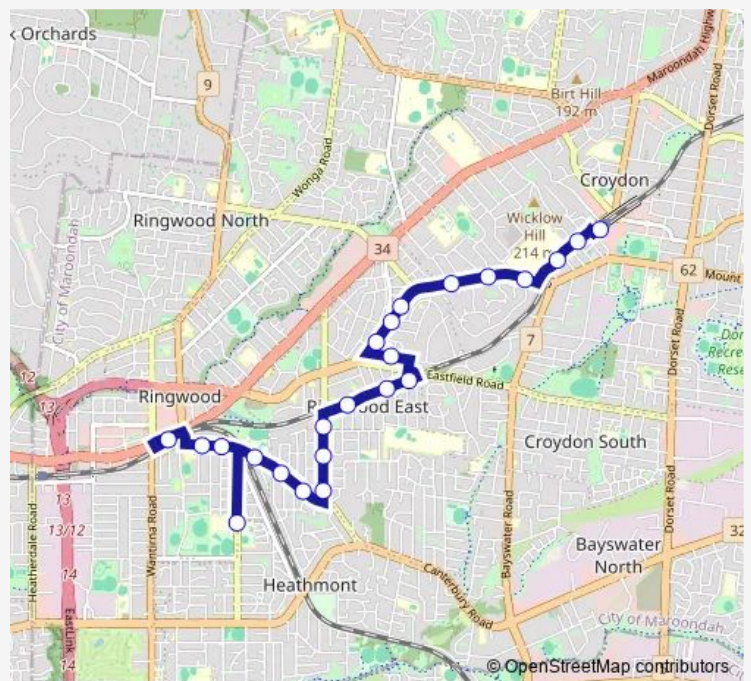

**Bus 669 Croydon Station - Ringwood Station**

[Go to website](#)

**Direction**

Ringwood Station/Maroondah Hwy (Ringwood) — Croydon Station/Railway Ave (Croydon)

24 stops

[Open route schedule](#)

- Ringwood Station/Maroondah Hwy (Ringwood)
- Wilana St/Bedford Rd (Ringwood)
- Pitt St/Bedford Rd (Ringwood)
- Aquinas College/Great Rynie St (Ringwood)
- Lena Gr/Bedford Rd (Ringwood)
- Toorong Rd/Bedford Rd (Ringwood East)
- Illoura Ave/Bedford Rd (Ringwood East)
- Green St/Dublin Rd (Ringwood East)
- Alexandra Rd/Dublin Rd (Ringwood East)
- Knaith Rd/Dublin Rd (Ringwood East)
- Ringwood East Station/Railway Ave (Ringwood East)
- Smithdene Ave/Railway Ave (Ringwood East)
- Eastfield Rd/Railway Ave (Ringwood East)
- Maroondah Hospital/Grey St (Ringwood East)
- Ware Cres/Mt. Dandenong Rd (Ringwood East)
- Valda Ave/Mt. Dandenong Rd (Ringwood East)
- Caroola Rd/Mt. Dandenong Rd (Ringwood East)
- Diana St/Mt. Dandenong Rd (Croydon)
- Ross Rd/Mt. Dandenong Rd (Croydon)
- Clegg Ave/Mt. Dandenong Rd (Croydon)
- Wicklow Ave/Mt. Dandenong Rd (Croydon)

**Route schedule**

Ringwood Station/Maroondah Hwy (Ringwood) — Croydon Station/Railway Ave (Croydon)

Monday	06:02-22:15
Tuesday	06:02-22:15
Wednesday	06:02-22:15
Thursday	06:02-22:15
Friday	06:02-22:15
Saturday	07:21-20:30
Sunday	07:28-18:28

**Route info**

Direction: Ringwood Station/Maroondah Hwy (Ringwood)

Stops: 24

Trip Duration: 0 hour 29 min

669 — Croydon Station - Ringwood Station

Mingara Ret Village/Wicklow Ave (Croydon)

Glenora Ave/Wicklow Ave (Croydon)

## Direction

Croydon Station/Railway Ave (Croydon) — Ringwood Station/Maroondah Hwy (Ringwood)

23 stops

[Open route schedule](#)

Croydon Station/Railway Ave (Croydon)

Glenora Ave/Wicklow Ave (Croydon)

Mingara Ret Village/Wicklow Ave (Croydon)