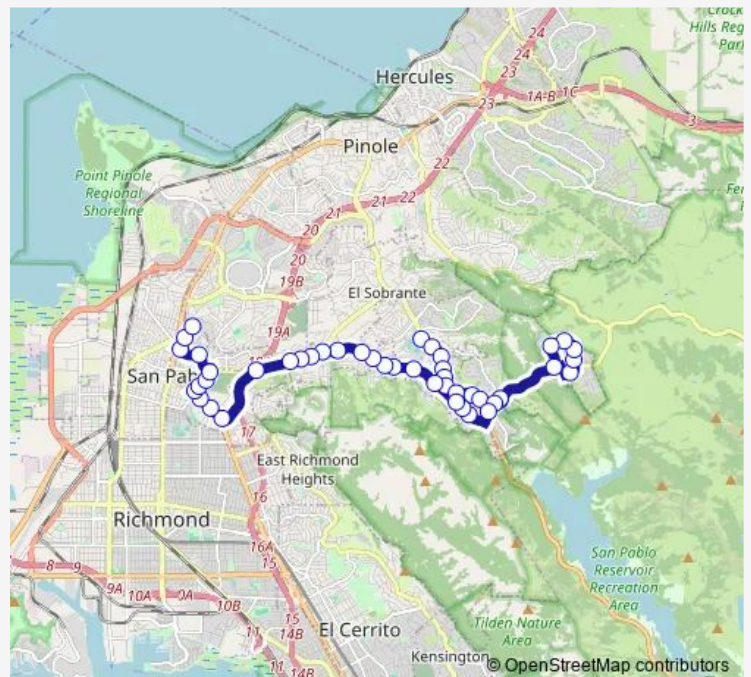

Bus 669 Soskin Middle - San Pablo Dam

[Go to website](#)

Direction

Contra Costa College — Crespi Middle School

47 stops

[Open route schedule](#)

- Contra Costa College
- El Portal Dr & Mission Bell Dr
- El Portal Dr & Castro Rd
- Church Ln & El Portal Dr
- Church Ln & St Joseph Cemetery
- Church Ln & Willow Rd
- West Contra Costa Health Center
- San Pablo Av & Vale Rd
- San Pablo Dam Rd & Contra Costa Av
- San Pablo Dam Rd & Princeton Plaza
- San Pablo Dam Rd & El Portal Dr
- San Pablo Dam Rd & Hillcrest Rd
- San Pablo Dam Rd & Pitt Way
- San Pablo Dam Rd & Appian Way
- San Pablo Dam Rd & Milton Dr
- San Pablo Dam Rd & Clark Rd
- 4670 San Pablo Dam Rd
- San Pablo Dam Rd & Greenridge Dr
- San Pablo Dam Rd & Pheasant Ln
- 5030 San Pablo Dam Rd
- San Pablo Dam Rd & Valley View Rd

Route schedule

Contra Costa College — Crespi Middle School

Monday	07:26
Tuesday	07:26
Wednesday	07:26
Thursday	07:26
Friday	07:26
Saturday	—
Sunday	—

Route info

Direction: Contra Costa College

Stops: 47

Trip Duration: 0 hour 49 min

Valley View Rd & Morningside Dr

Valley View Rd & May Rd

Appian Way & Argyle Rd

Appian Way & Allview Av

Crespi Middle School

Direction

De Anza High School — Contra Costa College

45 stops