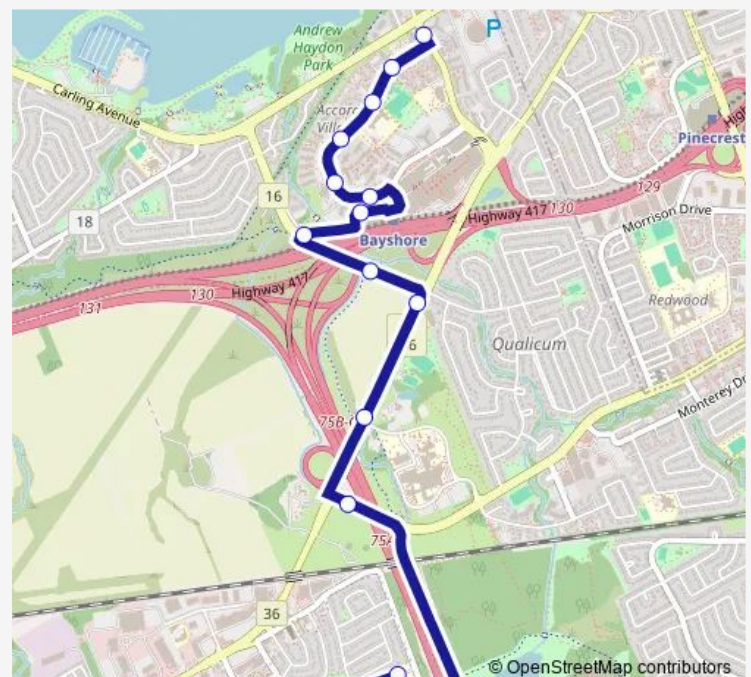

Richmond / John Sutherland

Baseline / Robertson

Bell H.S / North

Route schedule

Bayshore / Carling — Bell H.S / North

Monday 08:28-08:33

Tuesday 08:28-08:33

Wednesday 08:28-08:33

Thursday 08:28-08:33

Friday 08:28-08:33

Saturday —

Sunday —

Route info

Direction: Bayshore / Carling

Stops: 13

Trip Duration: 0 hour 18 min

669 — Bell HS - Bayshore

Direction

Bell H.S — Bayshore / Carling

12 stops

[Open route schedule](#)

Bell H.S

Bell H.S / North

Richmond / John Sutherland