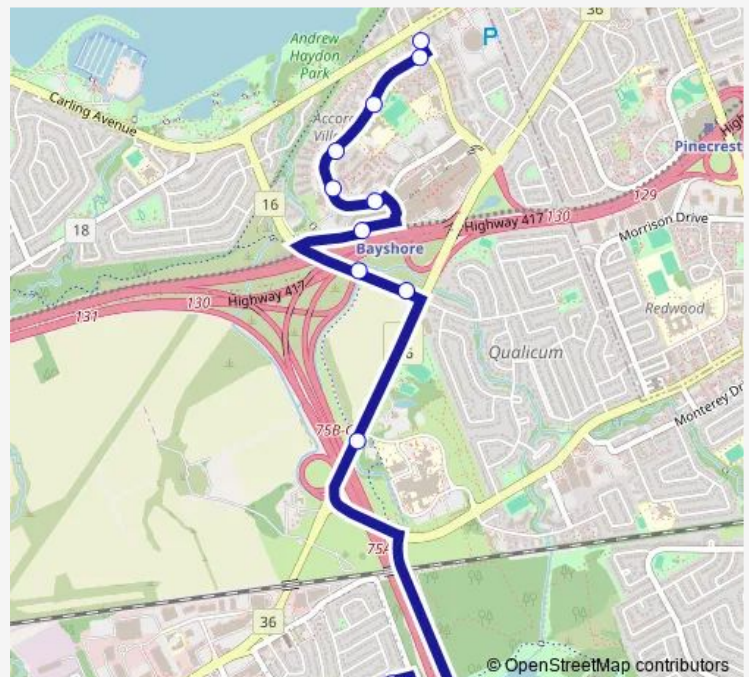

Direction

Bell H.S / North — Bayshore / Carling

11 stops

[Open route schedule](#)

Bell H.S / North

Richmond / John Sutherland

Holly Acres / Richmond

Holly Acres / Ramp

Bayshore A

Woodridge / AD. 71

Woodridge / AD. 91

Woodridge / AD. 131

Woodridge / Bayshore Park

Woodridge / AD. 230

Bayshore / Carling

Route schedule

Route info

Direction: Bell H.S / North

Stops: 11

Trip Duration: 0 hour 18 min

Direction

Bayshore / Carling — Bell H.S / North

13 stops

[Open route schedule](#)

Tuesday 08:28-08:33

Wednesday 08:28-08:33

Thursday 08:28-08:33

Friday 08:28-08:33

Saturday —

Sunday —

Route info

Direction: Bayshore / Carling