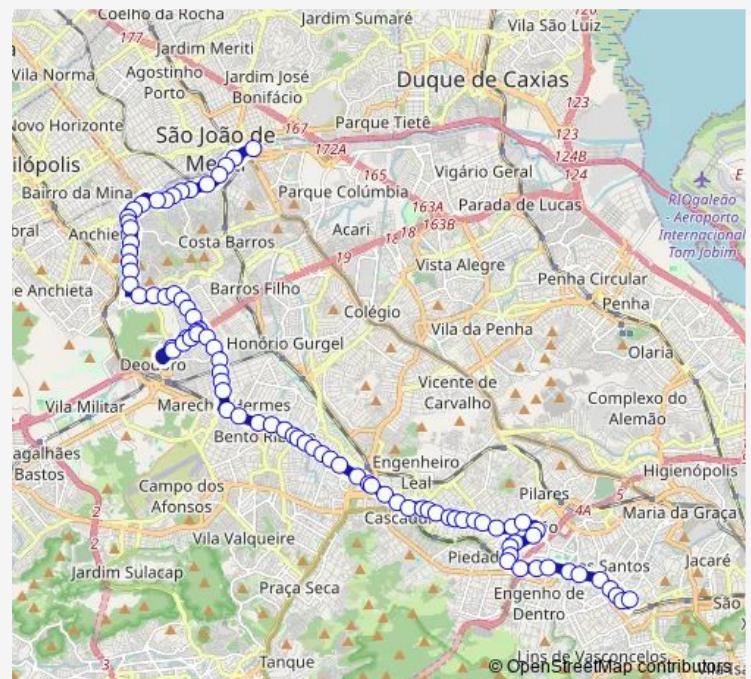

### Route schedule

Ponto Final: Pavuna : Linha 669 — Terminal Rodoviário Américo Ayres : Plat. B

Monday 00:00

Tuesday 00:00

Wednesday 00:00

Thursday 00:00

Friday 00:00

Saturday 00:00

### Route info

Direction: Ponto Final: Pavuna : Linha 669

Stops: 86

Trip Duration: 1 hour 24 min

669 — Pavuna - Méier

Fernando Lobo

Encarnação

Justino Martins