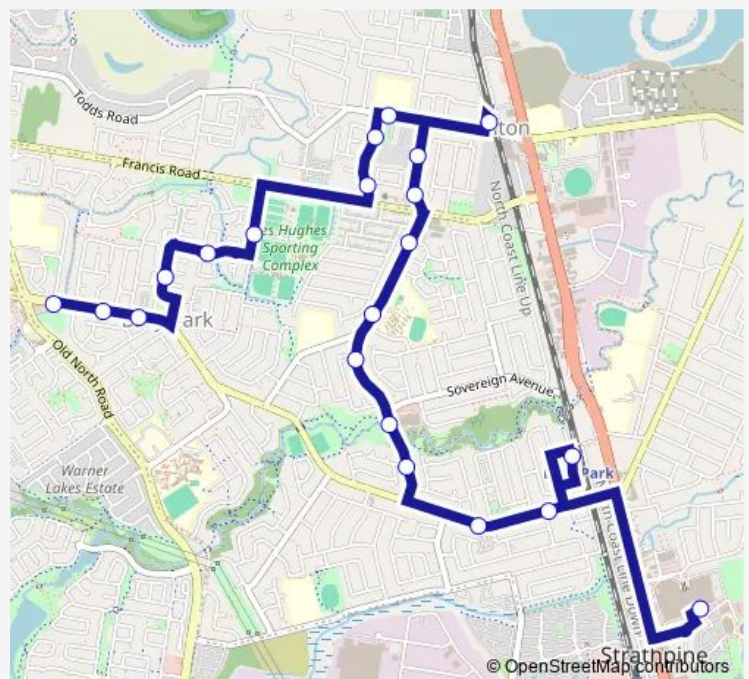

Gillam Cr near Fortress Ct

Gillam Cr near Carruthers Ct

Samsonvale Rd near Kentwood Dr

Samsonvale Rd near Elmwood Dr

Samsonvale Rd near Dundee St

Route schedule

Strathpine bus station, stop B — Samsonvale Rd near Dundee St

Monday 09:15-16:18

Tuesday 09:15-16:18

Wednesday 09:15-16:18

Thursday 09:15-16:18

Friday 09:15-16:18

Saturday —

Sunday —

Route info

Direction: Strathpine bus station, stop B

Stops: 21

Trip Duration: 0 hour 20 min

669 — Warner - Strathpine Shopping Centre via Lawnton **BusMaps**

Direction

Samsonvale Rd near Dundee St — Strathpine bus station

22 stops

[Open route schedule](#)

Samsonvale Rd near Dundee St

Samsonvale Rd near Elmwood Dr

Samsonvale Rd near Kentwood Dr

Gillam Cr near Carruthers Ct

Gillam Cr near Auster Ave

Baker St near De Havilland Dr