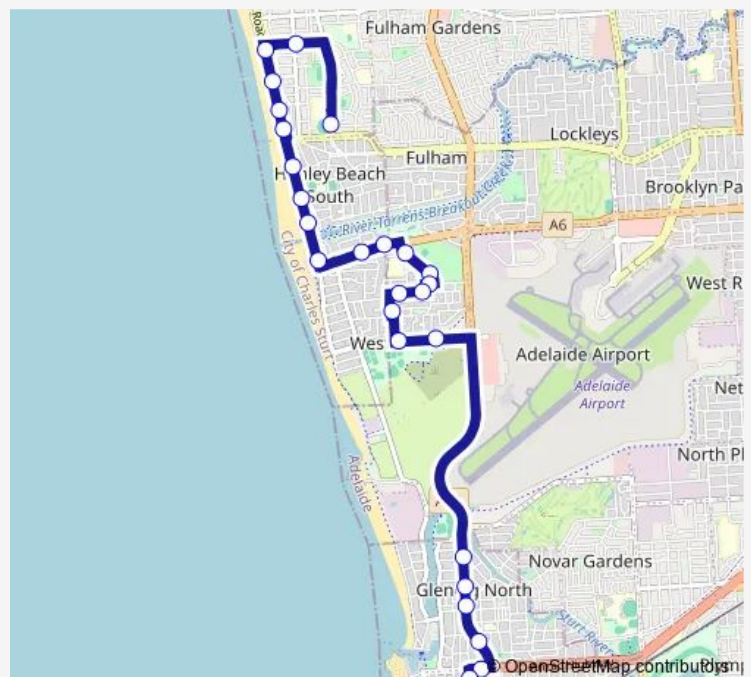

Stop 23B Seaview Rd - East side

Stop 23C Seaview Rd - East side

Stop 12C Burbridge Rd - North side

Stop 12B Burbridge Rd - North side

Stop 12D Davis St - North side

Stop 12E Davis St - East side

Stop 13 Ingerson St - South side

Stop 13A Northern Ave - South side

Stop 13B Northern Ave - South side

Stop 13C Cambridge Ave - East side

Stop 14A West Beach Rd - North side

Stop 14B West Beach Rd - North side

Stop 27T Tapleys Hill Rd - East side

Route schedule

Stop School Henley High School Cudmore Tce — Zone B
Glenelg Interchange - West side

Monday	14:55
Tuesday	15:25
Wednesday	15:25
Thursday	15:25
Friday	15:25
Saturday	—
Sunday	—

Route info

Direction: Stop School Henley High School Cudmore Tce

Stops: 29

Trip Duration: 0 hour 33 min

669 — Henley High School to Glenelg

Stop 28T Tapleys Hill Rd - East side

Stop 29T Tapleys Hill Rd - East side

Stop 30 Tapleys Hill Rd - North East side

Stop 21A Anzac Hwy - South side