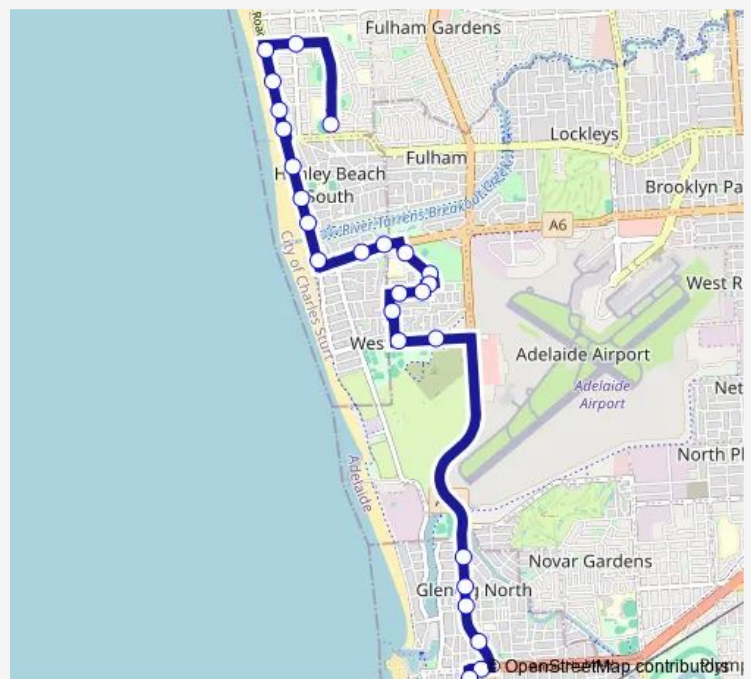

Bus 669 Henley High School to Glenelg

[Go to website](#)

Direction

Stop School Henley High School Cudmore Tce — Zone B
Glenelg Interchange - West side

29 stops

[Open route schedule](#)

Stop School Henley High School Cudmore Tce

Stop 27A North St - South side

Stop 29 Seaview Rd - East side

Stop 28 Seaview Rd - East side

Stop 27 Seaview Rd - East side

Stop 26 Seaview Rd - East side

Stop 25 Seaview Rd - East side

Stop 24 Seaview Rd - East side

Stop 23B Seaview Rd - East side

Stop 23C Seaview Rd - East side

Stop 12C Burbridge Rd - North side

Stop 12B Burbridge Rd - North side

Stop 12D Davis St - North side

Stop 12E Davis St - East side

Stop 13 Ingerson St - South side

Stop 13A Northern Ave - South side

Stop 13B Northern Ave - South side

Stop 13C Cambridge Ave - East side

Stop 14A West Beach Rd - North side

Stop 14B West Beach Rd - North side

Stop 27T Tapleys Hill Rd - East side

Route schedule

Stop School Henley High School Cudmore Tce — Zone B
Glenelg Interchange - West side

Monday 14:55

Tuesday 15:25

Wednesday 15:25

Thursday 15:25

Friday 15:25

Saturday —

Sunday —

Route info

Direction: Stop School Henley High School Cudmore Tce

Stops: 29

Trip Duration: 0 hour 33 min

669 — Henley High School to Glenelg