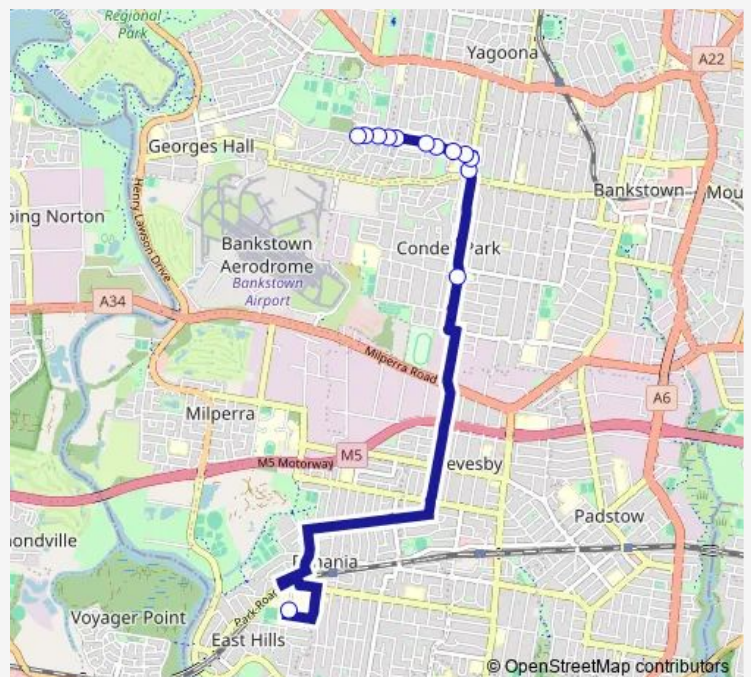

School Bus S553 East Hills high schools to Georges Hall

[Go to website](#)

Direction

Lucas Rd Opp East Hills Public School — Bellevue Av Before Surrey Av

13 stops

[Open route schedule](#)

Lucas Rd Opp East Hills Public School

Edgar St Opp Condell Park Public School

Edgar St After Marion St

Edgar St Opp Saurine St

Waruda St At The Avenue

Waruda St At Cantrell St

Waruda St Opp Dargan St

Waruda St At Saltash St

Waruda St Before Suncroft Av

Georgina St At Suncroft Av

Georgina St Opp Leighdon St

Thornton Av At Bellevue Av

Bellevue Av Before Surrey Av

Route schedule

Lucas Rd Opp East Hills Public School — Bellevue Av Before Surrey Av

Monday	15:15
Tuesday	15:15
Wednesday	15:15
Thursday	15:15
Friday	15:15
Saturday	—
Sunday	—

Route info

Direction: Lucas Rd Opp East Hills Public School

Stops: 13

Trip Duration: 0 hour 30 min

S553 — East Hills high schools to Georges Hall

S553 School Bus time schedules and route maps are available in an offline PDF at busmaps.com. Use the busmaps.com website to see live bus times, train schedule or subway schedule, and step-by-step directions for all public transit in Liverpool