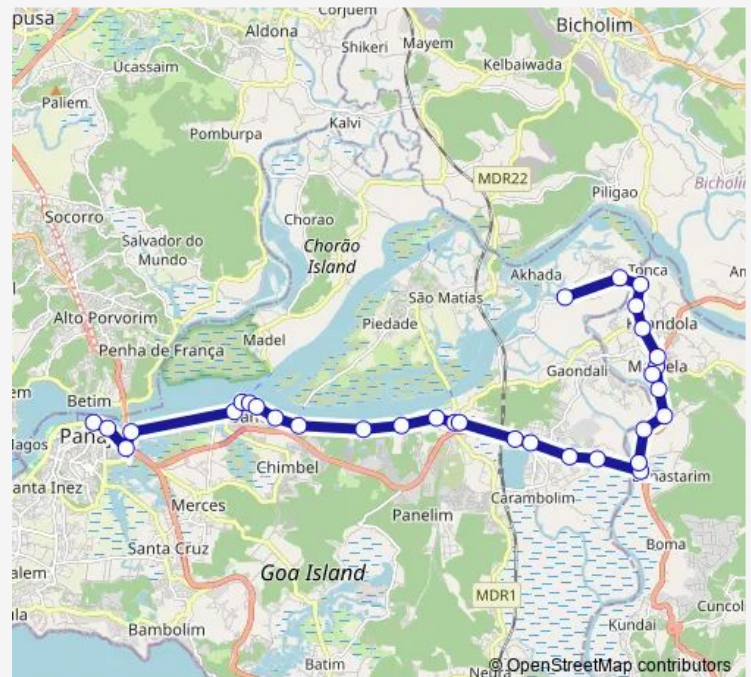

Thursday 07:00-21:00

Friday 07:00-21:00

Saturday 07:00-21:00

Sunday 07:00-21:00

Route info

Direction: Panaji Old Secretariat

Stops: 32

Trip Duration: 0 hour 50 min

Saturday 06:10-19:10

Sunday 06:10-19:10

Route info

Direction: Akhada

Stops: 35

Trip Duration: 1 hour 10 min

Ribander Church

Chodna Ferry