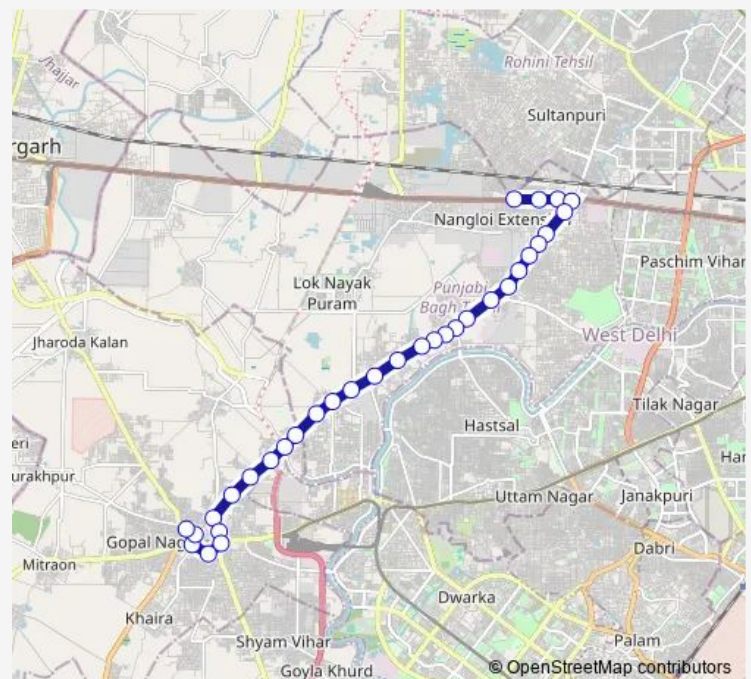

### Route schedule

Qamruddin Nagar Terminal — Najafgarh Terminal

Monday 11:50-14:30

Tuesday 11:50-14:30

Wednesday 11:50-14:30

Thursday 11:50-14:30

Friday 11:50-14:30

Saturday 11:50-14:30

### Route info

Direction: Qamruddin Nagar Terminal

Stops: 33

Trip Duration: 0 hour 56 min

■ 961aup

BusMaps

Airforce Station (Banicamp)

Jai Vihar