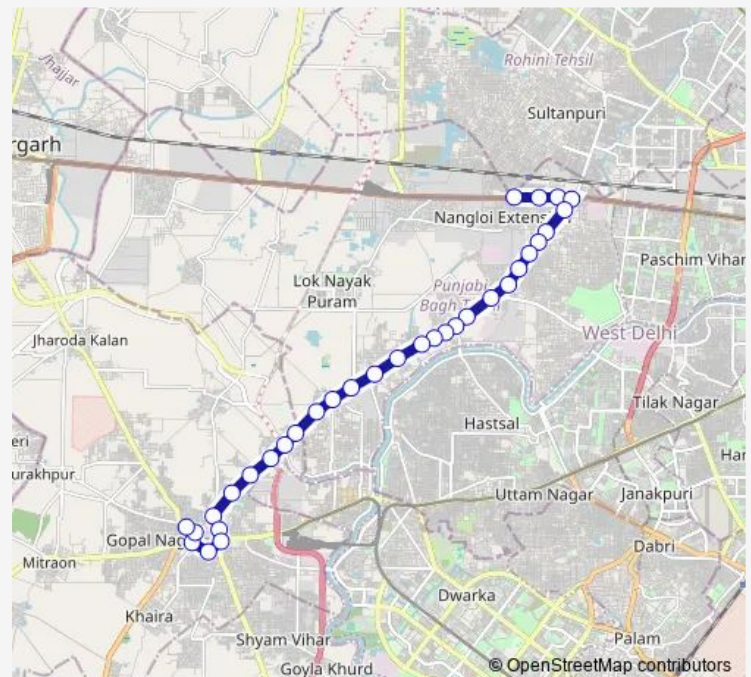

### Route schedule

Qamruddin Nagar Terminal — Najafgarh Terminal

Monday 11:50-14:30

Tuesday 11:50-14:30

Wednesday 11:50-14:30

Thursday 11:50-14:30

Friday 11:50-14:30

Saturday 11:50-14:30

### Route info

Direction: Qamruddin Nagar Terminal

Stops: 33

Trip Duration: 0 hour 56 min

■ 961aup

BusMaps

Airforce Station (Banicamp)

Jai Vihar