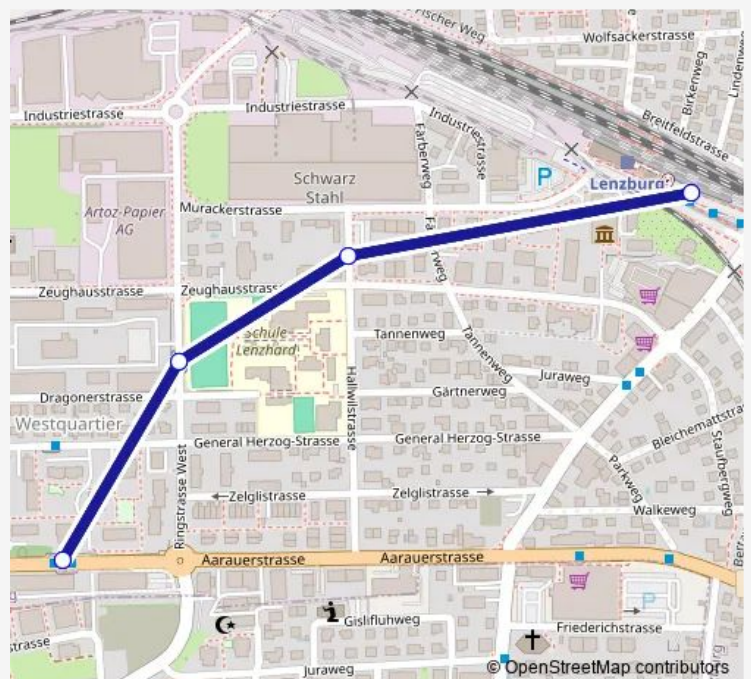

Direction

Lenzburg, Bahnhof — Lenzburg, Fünflinden

4 stops

[Open route schedule](#)

Lenzburg, Bahnhof

Lenzburg, Schule Lenzhard

Lenzburg, Zeughaus

Lenzburg, Fünflinden

Route schedule

Lenzburg, Bahnhof — Lenzburg, Fünflinden

Monday	21:08
Tuesday	21:08
Wednesday	21:08
Thursday	21:08
Friday	21:08
Saturday	21:08
Sunday	21:08

Route info

Direction: Lenzburg, Bahnhof

Stops: 4

Trip Duration: 0 hour 3 min

Direction

Lenzburg, Bahnhof — Lenzburg, Fünf Linden

4 stops

[Open route schedule](#)

Lenzburg, Bahnhof

Lenzburg, Schule Lenzhard

Lenzburg, Zeughaus

Lenzburg, Fünf Linden

Route schedule

Lenzburg, Bahnhof — Lenzburg, Fünf Linden

Monday	20:38
Tuesday	20:38
Wednesday	20:38
Thursday	20:38
Friday	20:38
Saturday	20:38
Sunday	20:38

Route info

Direction: Lenzburg, Bahnhof

Stops: 4

Trip Duration: 0 hour 3 min