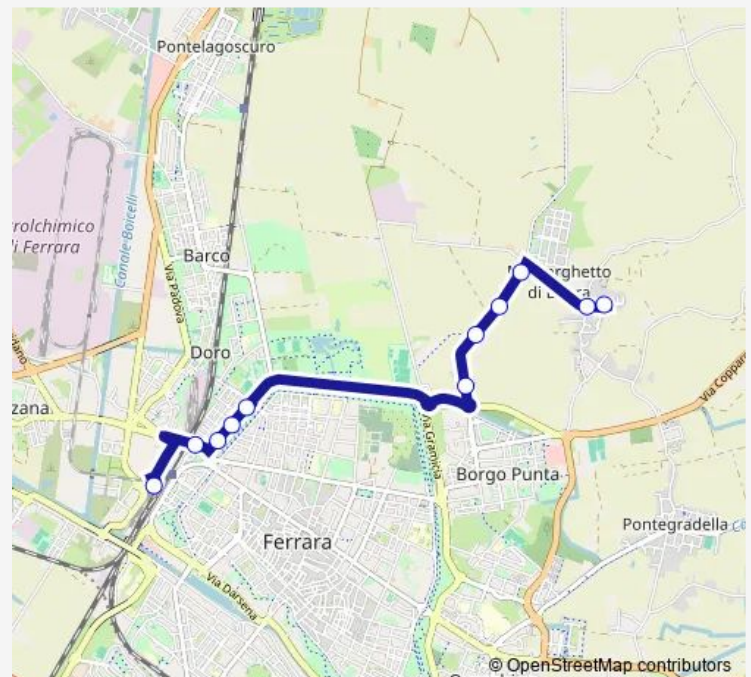

### Route schedule

Malborghetto Ist. Navarra — SAN Rocco Medaglie D'Oro

Monday 13:15

Tuesday 13:15

Wednesday 13:15

Thursday 13:15

Friday 13:15

Saturday 13:15

### Route info

Direction: Malborghetto Ist. Navarra

Stops: 9

Trip Duration: 0 hour 13 min

## Route info

Direction: Ferrara Autostazione

Stops: 11

Trip Duration: 0 hour 15 min

## Route info

Direction: Malborghetto Ist. Navarra

Stops: 15

Trip Duration: 0 hour 20 min

**Direction**

Malborghetto Ist. Navarra — Ferrara Autostazione

10 stops

[Open route schedule](#)