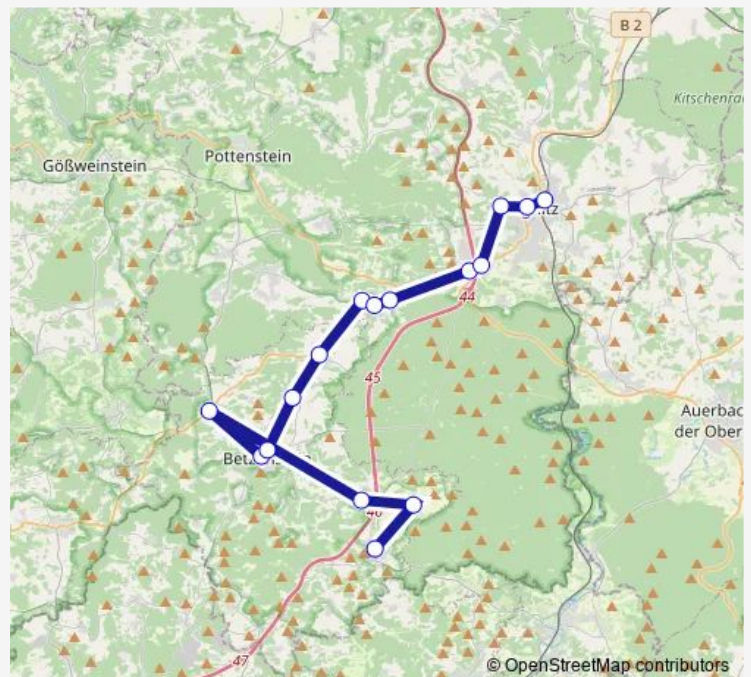

### Direction

Pegnitz — Hohenmirsberg

9 stops

[Open route schedule](#)

Pegnitz

Pegnitz Markt

Pegnitz Krankenhaus

Körbeldorf

### Route schedule

Pegnitz — Hohenmirsberg

Monday 09:25-17:25

Tuesday 09:25-17:25

Wednesday 09:25-17:25

Thursday 09:25-17:25

Friday 09:25-17:25

Saturday 09:25-17:25

### Route info

Direction: Pegnitz

Stops: 9

Trip Duration: 0 hour 25 min

■ 394

BusMaps