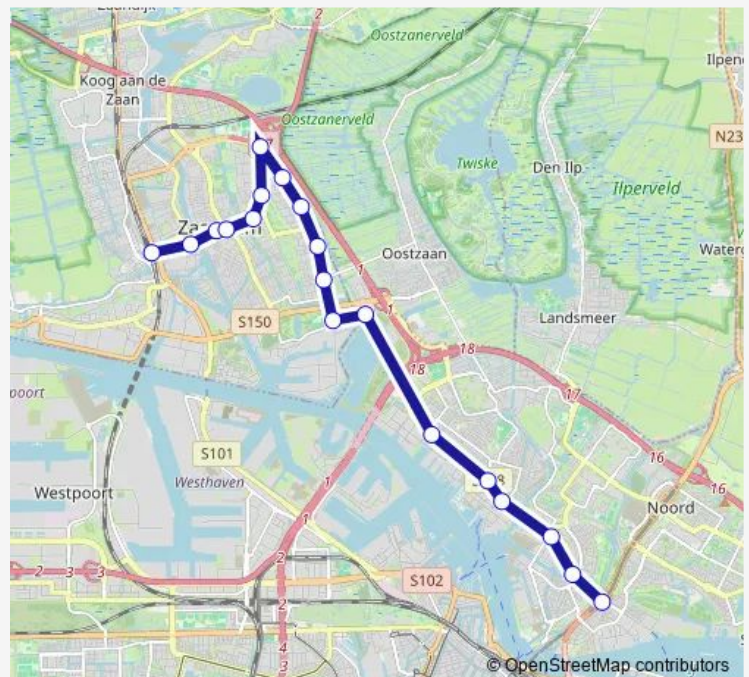

Amsterdam, Noorderpark

Route schedule

Zaandam, Station — Amsterdam, Noorderpark

Monday	05:04-01:05 ⁺¹
Tuesday	05:04-01:05 ⁺¹
Wednesday	05:04-01:05 ⁺¹
Thursday	05:04-01:05 ⁺¹
Friday	05:04-01:05 ⁺¹
Saturday	06:25-01:05 ⁺¹
Sunday	07:04-01:05 ⁺¹

Route info

Direction: Zaandam, Station

Stops: 19

Trip Duration: 0 hour 34 min

■ 394 — Amsterdam Noorderpark - Zaandam

Direction

Amsterdam, Noorderpark — Zaandam, Station

19 stops