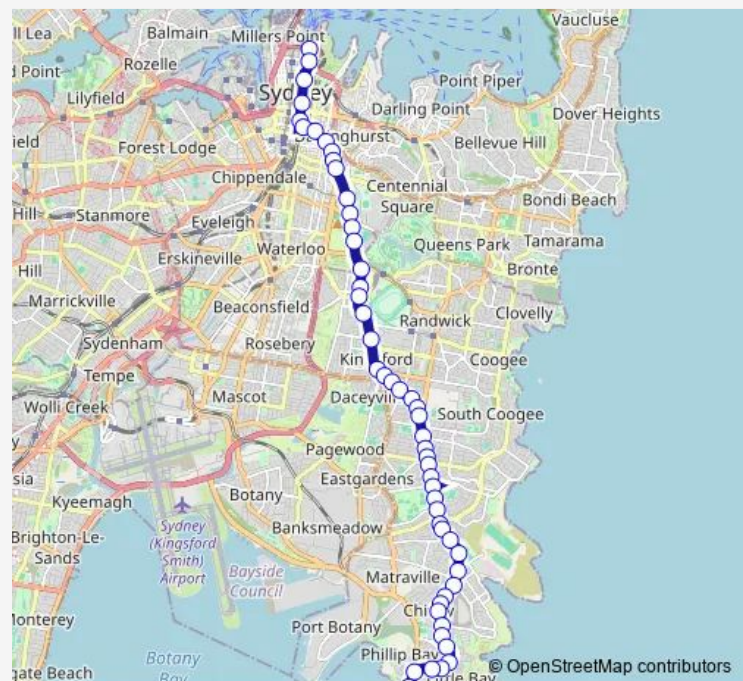

Thursday 15:34

Friday 15:34

Saturday —

Sunday —

Route info

Direction: Marcellin College, Alison Rd

Stops: 20

Trip Duration: 0 hour 24 min

Direction

Circular Quay, Alfred St, Stand B — Anzac Pde Terminus

53 stops

[Open route schedule](#)

Circular Quay, Alfred St, Stand B

Phillip St Opp Museum Of Sydney

Martin Place Station, Elizabeth St, Stand F

Sunday 03:00-02:00⁺¹

Route info

Direction: Circular Quay, Alfred St, Stand B

Stops: 53

Trip Duration: 0 hour 39 min

Anzac Pde Opp Broadbent St

Anzac Pde At Avoca St

Maroubra Junction Public School, Anzac Pde