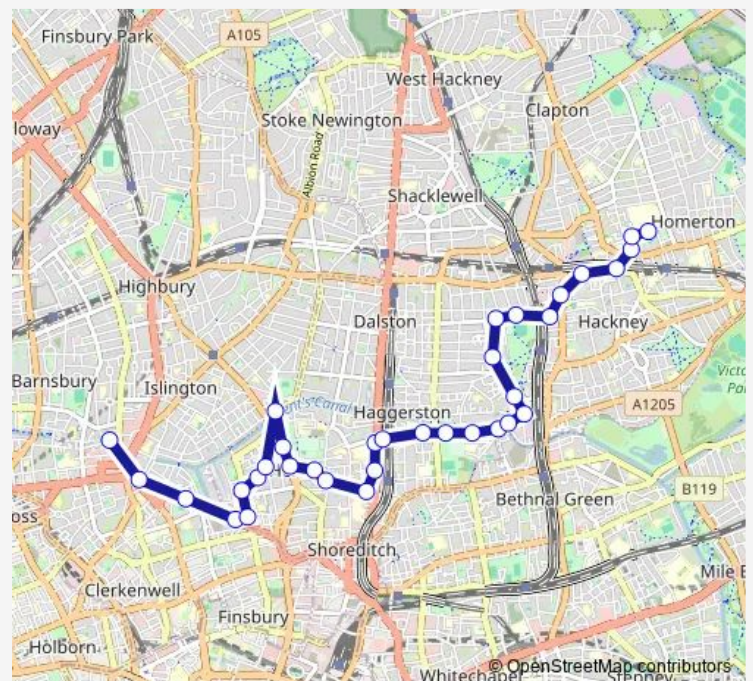

Monday 00:00-23:40

Tuesday 00:00-23:40

Wednesday 00:00-23:40

Thursday 00:00-23:40

Friday 00:00-23:40

Saturday 00:00-23:42

Sunday 00:00-23:40

Route info

Direction: Homerton Hospital / Wardle St

Stops: 30

Trip Duration: 0 hour 44 min

Buckland Street

New North Road Hoxton

Murray Grove / Provost Estate

Bletchley Street

Shoreditch Police Station

Saturday 00:00-23:40

Sunday 00:00-23:40

Route info

Direction: Homerton Hospital / Wardle St

Stops: 30

Trip Duration: 0 hour 54 min

Shoreditch Police Station

Windsor Terrace

Ada Street

Sheep Lane

Broadway Market

Middleton Road Dalston

Route schedule

Liverpool Road / Chapel Market — Homerton Hospital

Monday 00:00-23:40

Tuesday 00:00-23:40