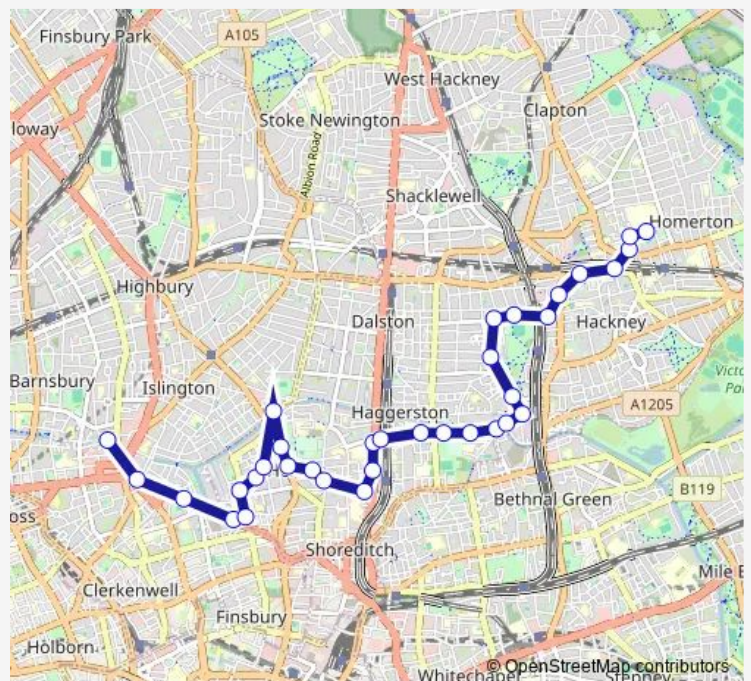

Monday 00:00-23:40

Tuesday 00:00-23:40

Wednesday 00:00-23:40

Thursday 00:00-23:40

Friday 00:00-23:40

Saturday 00:00-23:42

Sunday 00:00-23:40

Route info

Direction: Homerton Hospital / Wardle St

Stops: 30

Trip Duration: 0 hour 46 min

Buckland Street

New North Road Hoxton

Murray Grove / Provost Estate

Bletchley Street

Shoreditch Police Station

Saturday 00:00-23:40

Sunday 00:00-23:40

Route info

Direction: Homerton Hospital / Wardle St

Stops: 30

Trip Duration: 0 hour 34 min

Shoreditch Police Station

Windsor Terrace

Ada Street

Sheep Lane

Broadway Market

Middleton Road Dalston

Route schedule

Liverpool Road / Chapel Market — Homerton Hospital

Monday 00:00-23:40

Tuesday 00:00-23:40