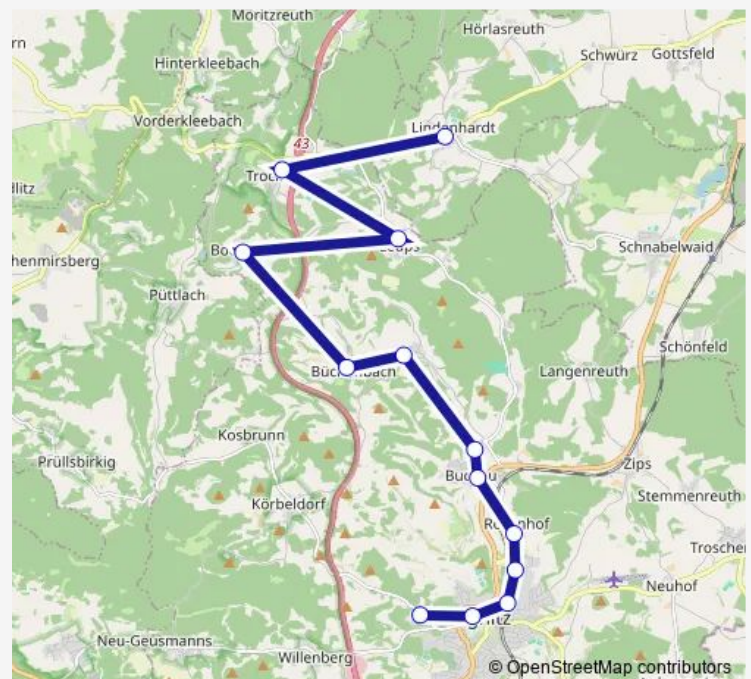

Route info

Direction: Pegnitz

Stops: 9

Trip Duration: 0 hour 25 min

■ 394

Direction

Pegnitz Krankenhaus — Lindenhardt An der Kirche

13 stops

Thursday 12:35

Friday 12:35

Saturday —

Sunday —

Route info

Direction: Pegnitz

Stops: 6

Trip Duration: 0 hour 25 min

Friday 09:45

Saturday —

Sunday —

Route info

Direction: Schnabelwaid Hauptstr.

Stops: 6

Trip Duration: 0 hour 20 min

Direction

Wednesday 08:50-13:50

Thursday 08:50-13:50

Friday 08:50-13:50

Saturday —

Sunday —

Route info

Direction: Hohenmirsberg

Stops: 9