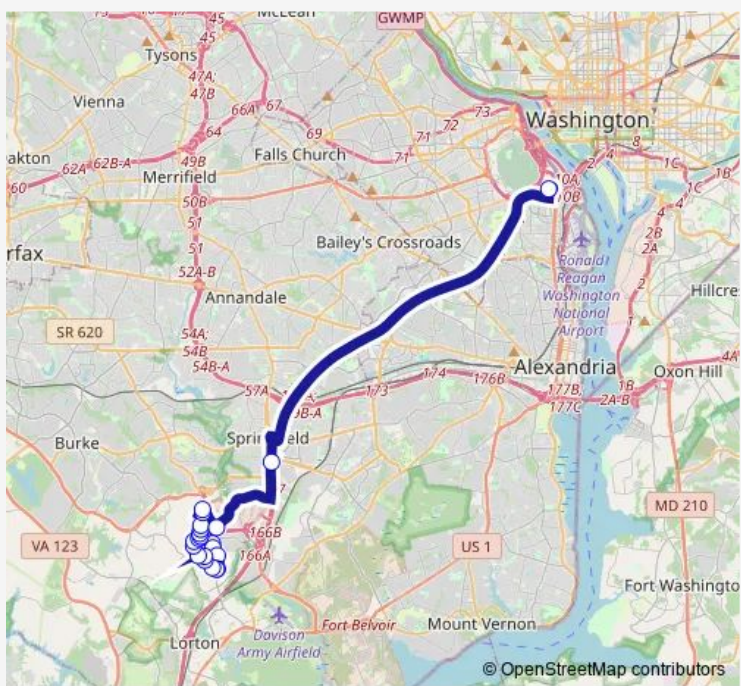

Bus 394 Saratoga - Pentagon Express

[Go to website](#)

Direction
 Saratoga Shopping Ctr — Metro Pentagon Bay L7
 21 stops
[Open route schedule](#)

- Saratoga Shopping Ctr
- Rolling Rd and Edinburgh Dr
- Rolling Rd and Bristol Square Ct
- Rolling Rd and Northumberland Rd
- Northumberland Rd and Rolling Rd
- Northumberland Rd and Rowanta Way
- Northumberland Rd and Euclid Way
- Northumberland Rd and Lake Pleasant Dr
- Lake Pleasant and Hudson Falls Way
- Lake Pleasant Dr and West Point Dr
- Lake Pleasant Dr and Colorado Springs Dr
- Lake Pleasant Dr and Saint Dennis Dr
- Mulberry Bottom La and Attleboro Dr
- Mulberry Bottom La and Double Creek Ct
- Mulberry Bottom La and Attleboro Dr
- Mulberry Bottom La and Laural Valley Way
- Chancellor Way and Orange Plank Rd
- Chancellor Way and Rolling Rd
- Saratoga Park-and-ride
- North Backlick P&R
- Metro Pentagon Bay L7

Route schedule
 Saratoga Shopping Ctr — Metro Pentagon Bay L7

Monday	05:20-09:20
Tuesday	05:20-09:20
Wednesday	05:20-09:20
Thursday	05:20-09:20
Friday	05:20-09:20
Saturday	—
Sunday	—

Route info
 Direction: Saratoga Shopping Ctr
 Stops: 21
 Trip Duration: 0 hour 48 min

Rolling Rd and Virginia Dr

Saratoga Shopping Ctr

Rolling Rd and Edinburgh Dr

Rolling Rd and Bristol Square Ct

Rolling Rd and Northumberland Rd

Northumberland Rd and Rolling Rd

Northumberland Rd and Rowanta Way

Saturday —

Sunday —

Route info

Direction: Metro Pentagon Bay L7

Stops: 23

Trip Duration: 0 hour 46 min

394 Bus time schedules and route maps are available in an offline PDF at busmaps.com. Use the busmaps.com website to see live bus times, train schedule or subway schedule, and step-by-step directions for all public transit in Washington