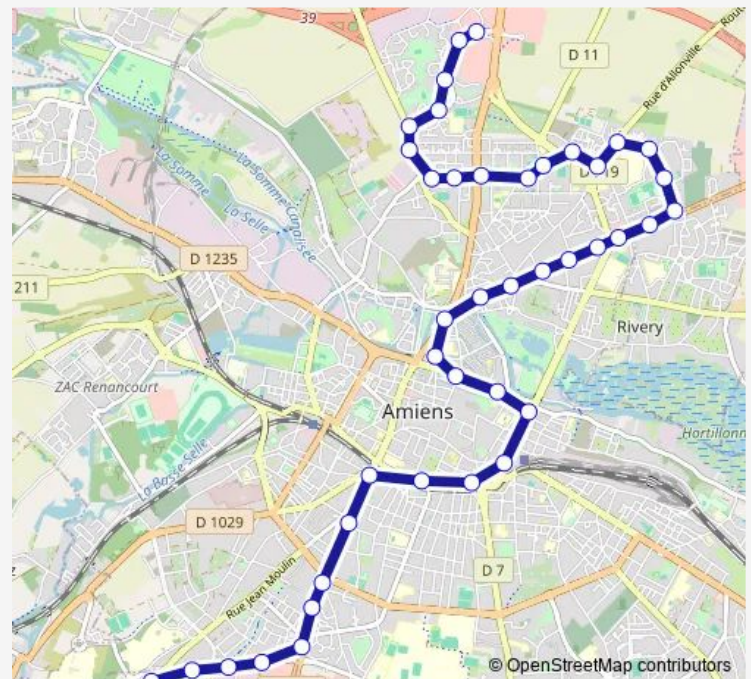

Egl. Saint-Leu

Ctd Montrescu C

Vauban

Route schedule

CHU Quai A — C. Cial Nord A

Monday 06:01-20:51

Tuesday 06:01-20:51

Wednesday 06:01-20:51

Thursday 06:01-20:51

Friday 06:01-20:51

Saturday 07:59-19:06

Sunday 07:53-19:13

Route info

Direction: CHU Quai A

Stops: 44

Trip Duration: 0 hour 57 min

■ L — Lianes

BusMaps

Egl. St-Pierre

Doullens

Roland Douay

Jacques Duclos

Voltaire

Maison d'Arrêt