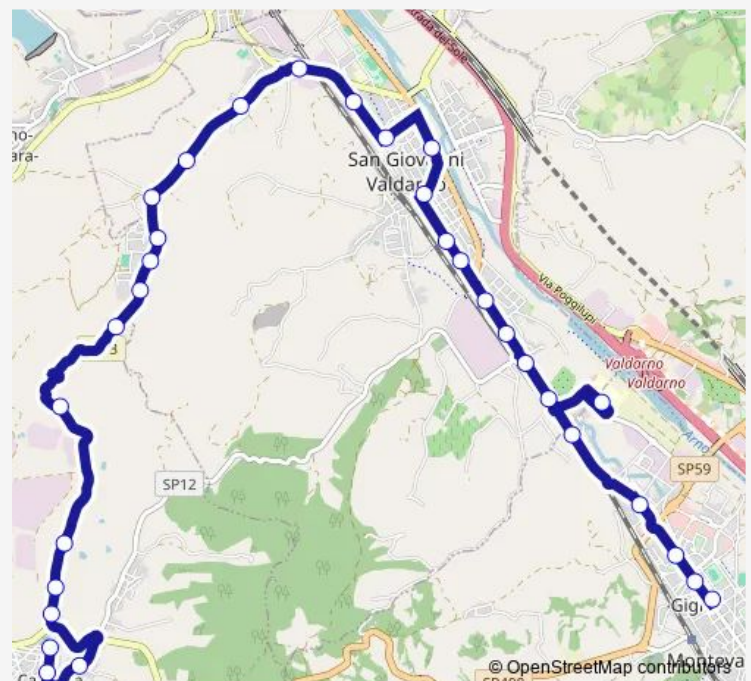

Saturday —

Sunday —

Route info

Direction: Montevarchi Liceo

Stops: 23

Trip Duration: 0 hour 21 min

Miv06 — Cavriglia-Vaccherecchia-San Giovanni

Ferriera

San Giovanni Valdarno Coop

Direction

(Tmp) Vecchia Autostazione Montevarchi — San Giovanni Valdarno Coop

21 stops

[Open route schedule](#)

(Tmp) Vecchia Autostazione Montevarchi

Casa Di Riposo

Viale Matteotti Asl

Friday 12:10

Saturday 12:10

Sunday —

Route info

Direction: (Tmp) Vecchia Autostazione Montevarchi

Stops: 21

Trip Duration: 0 hour 20 min

Direction

Thursday 06:51-19:00

Friday 06:51-19:00

Saturday 06:51-19:00

Sunday —

Route info

Direction: (Tmp) Vecchia Autostazione Montevarchi

Stops: 35

Trip Duration: 0 hour 41 min