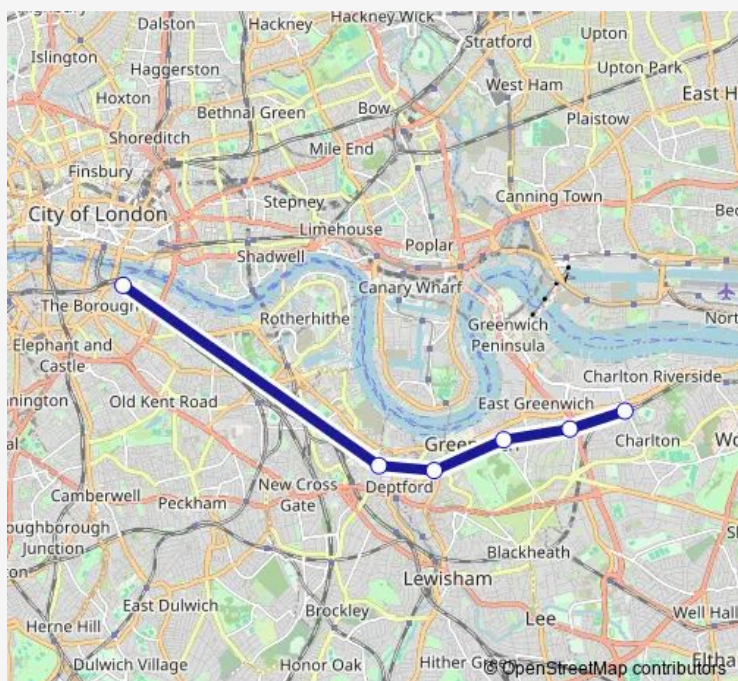

### Direction

Charlton — London Bridge

6 stops

[Open route schedule](#)

Charlton

Westcombe Park

Maze Hill

Greenwich

Deptford

London Bridge

### Route schedule

Charlton — London Bridge

Monday —

Tuesday —

Wednesday 24:13<sup>+1</sup>

Thursday 00:13-00:13<sup>+1</sup>

Friday 00:13

Saturday —

### Route info

Direction: Charlton

Stops: 6

Trip Duration: 0 hour 38 min

■ Se:Ctn->Lbg — SE replacement bus service from CTN to Lbg

Se:Ctn->Lbg Rail Replacement Bus Service time schedules and route maps are available in an offline PDF at [busmaps.com](https://busmaps.com). Use the [busmaps.com](https://busmaps.com) website to see live bus times, train schedule or subway schedule, and step-by-step directions for all public transit in London