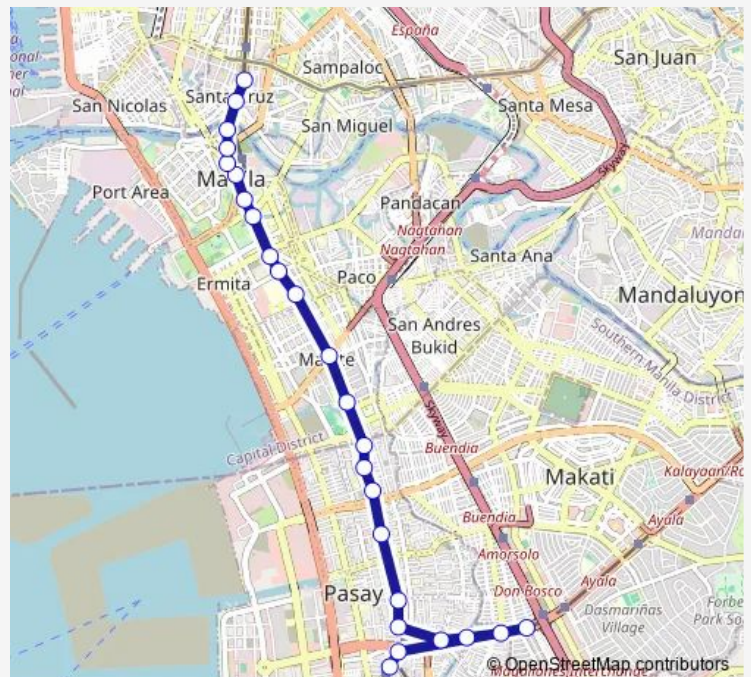

Ayala Blvd / Taft Avenue Intersection, Manila

Taft Ave, Manila

Taft Ave, Manila

### Route schedule

Taft Avenue Extension / Narra Street Intersection, Lungsod ng Pasay, Manila — Rizal Avenue, Manila

Monday	00:00
Tuesday	00:00
Wednesday	00:00
Thursday	00:00
Friday	00:00
Saturday	00:00
Sunday	00:00

### Route info

Direction: Taft Avenue Extension / Narra Street Intersection, Lungsod ng Pasay, Manila

Stops: 25

Trip Duration: 0 hour 53 min

Escolta-MCU via Gdelmundo

Taft Ave, Manila

Padre Burgos St, Manila