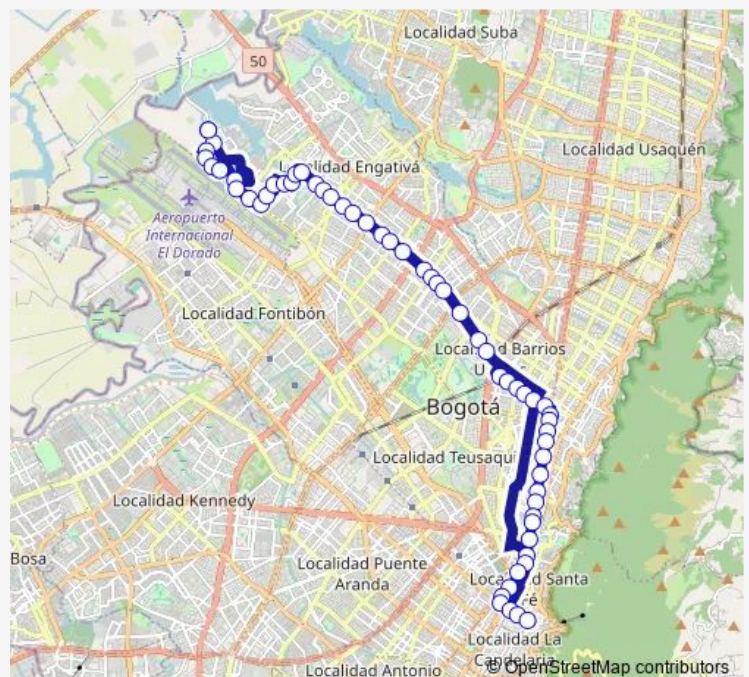

AC 72 - KR 91

Route schedule

CL 64 - KR 126A Engativa — CL 64 - KR 126A Engativa

Monday 04:00-23:00

Tuesday 04:00-23:00

Wednesday 04:00-23:00

Thursday 04:00-23:00

Friday 04:00-23:00

Saturday 04:00-23:00

Sunday 05:00-22:00

Route info

Direction: CL 64 - KR 126A Engativa

Stops: 59

Trip Duration: 3 hour 10 min

AC 72 - AV. C. Cali

AC 72 – KR 80c