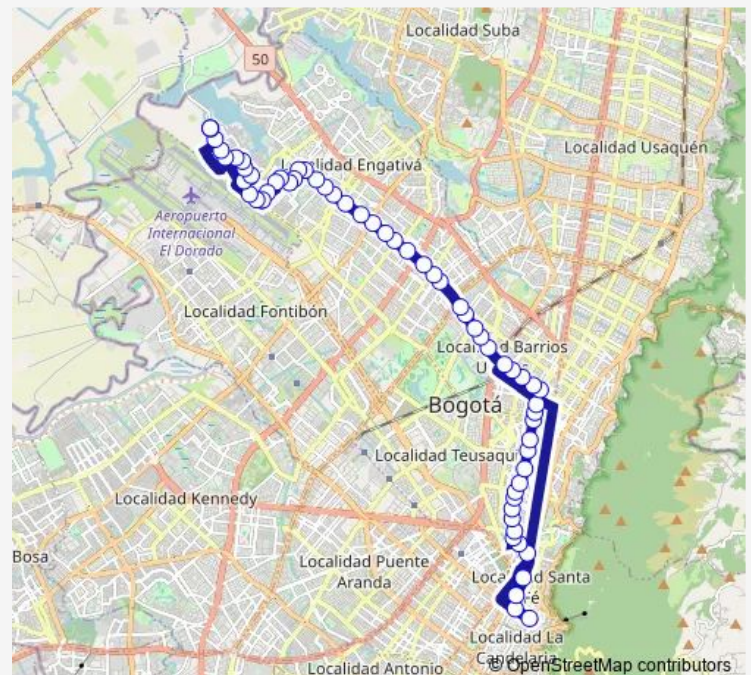

KR 17 - CL 64

AC 68 - KR 17

AC 68 - KR 20

Route schedule

CL 64 - KR 126A Engativa — CL 64 - KR 126A Engativa

Monday —

Tuesday —

Wednesday —

Thursday —

Friday —

Saturday —

Sunday 06:00-13:28

Route info

Direction: CL 64 - KR 126A Engativa

Stops: 61

Trip Duration: 3 hour 12 min

SE10 — Engativa

BusMaps

AC 68 - KR 25

AC 68 - KR 27c

AC 68 - KR 28b

AC 68 - KR 53

AC 68 - KR 57

AC 68 - KR 59