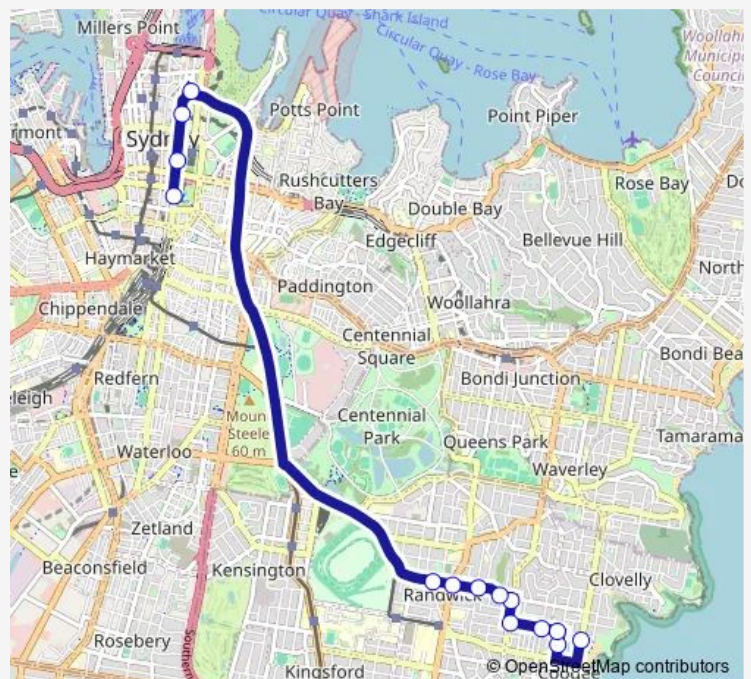

Martin Place Station, Elizabeth St, Stand F

St James Station, Elizabeth St

Museum Station, Elizabeth St, Stand C

Museum Station, Liverpool St, Stand A

Alison Park, Alison Rd

Alison Rd At Avoca St

Alison Rd At Dutruc St

Monday 16:59-18:12

Tuesday 16:59-18:12

Wednesday 16:59-18:12

Thursday 16:59-18:12

Friday 16:59-18:12

Saturday —

Sunday —

Route info

Direction: Spring St Before Pitt St

Stops: 14

Trip Duration: 0 hour 34 min

Direction

Arden St At Dolphin St — Museum Station, Elizabeth St, Stand C

14 stops

[Open route schedule](#)

Arden St At Dolphin St

Monday 06:47-08:26

Tuesday 06:47-08:26

Wednesday 06:47-08:26

Thursday 06:47-08:26

Friday 06:47-08:26

Saturday —

Sunday —

Route info