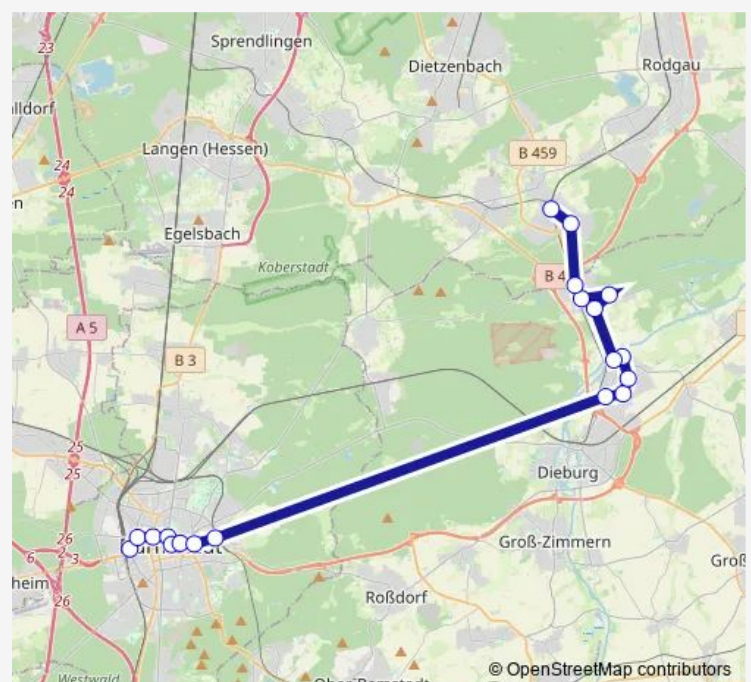

Darmstadt Ostbahnhof

Darmstadt Jugendstilbad

Darmstadt Schloss

Darmstadt Luisenplatz

Darmstadt Kirschenallee

Darmstadt Hauptbahnhof

Route schedule

Rödermark-Ober-Roden Bahnhof — Darmstadt Hauptbahnhof

Monday 05:56-08:56

Tuesday 05:56-08:56

Wednesday 05:56-08:56

Thursday 05:56-08:56

Friday 05:56-08:56

Saturday 09:08-19:08

Sunday —

Route info

Direction: Rödermark-Ober-Roden Bahnhof

Stops: 16

Trip Duration: 0 hour 59 min

X74

Direction

Darmstadt Hauptbahnhof — Rödermark-Ober-Roden
Bahnhof

19 stops

[Open route schedule](#)

Thursday 12:35-20:35

Friday 12:35-20:35

Saturday 10:02-20:02

Sunday —

Route info

Direction: Darmstadt Hauptbahnhof

Stops: 19

Trip Duration: 1 hour 0 min