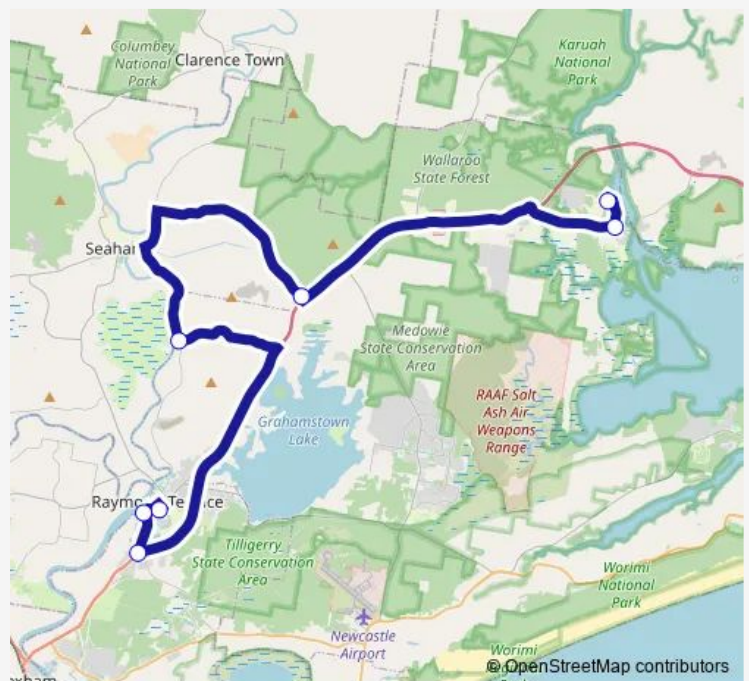

Raymond Terrace Primary School, Sturgeon St

Adelaide St, Hunter River High School

Newline Rd At Six Mile Rd

Italia Rd Before Pacific Hwy

Sir Edward St After Carlisle Cres

Mustons Rd Opp Karuah Oval

Route schedule

St Brigid's Catholic Church, Irrawang St — Mustons Rd
Opp Karuah Oval

Monday	15:15
Tuesday	15:15
Wednesday	15:15
Thursday	15:15
Friday	15:15
Saturday	—
Sunday	—

Route info

Direction: St Brigid's Catholic Church, Irrawang St

Stops: 7

Trip Duration: 1 hour 11 min

S651 School Bus time schedules and route maps are available in an offline PDF at busmaps.com. Use the busmaps.com website to see live bus times, train schedule or subway schedule, and step-by-step directions for all public transit in Maitland