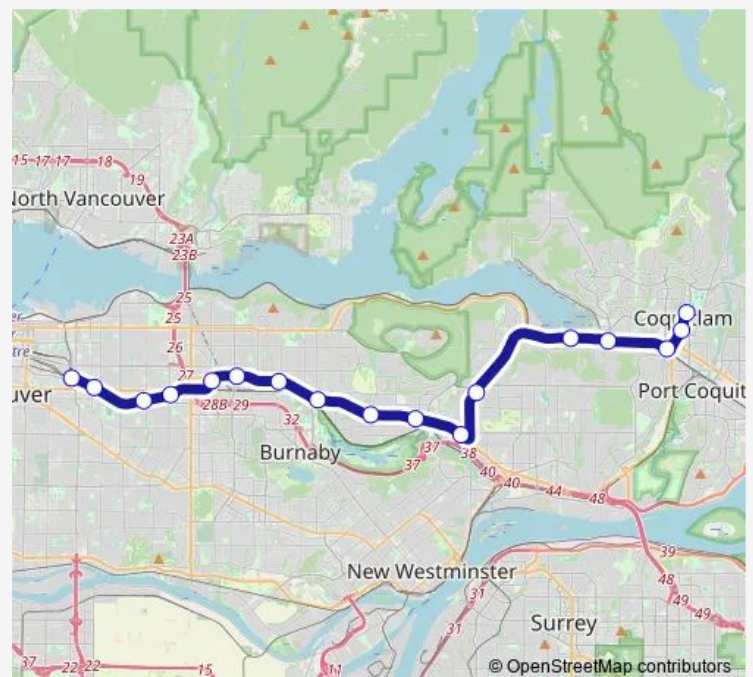

### Route schedule

VCC-Clark Station @ Platform 2 — Lafarge Lake-Douglas Station @ Platform 2

Monday 05:12-01:29<sup>+1</sup>

Tuesday 05:12-02:30<sup>+1</sup>

Wednesday 05:12-01:29<sup>+1</sup>

Thursday 05:12-01:29<sup>+1</sup>

### Route info

Direction: VCC-Clark Station @ Platform 2

Stops: 17

Trip Duration: 0 hour 36 min

Millennium Line

BusMaps