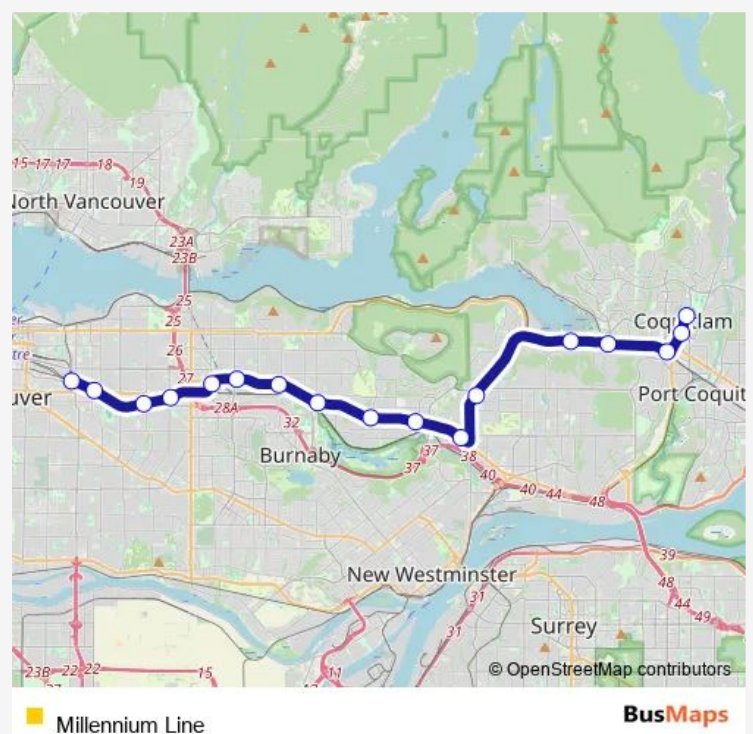

Lincoln Station @ Platform 2

Lafarge Lake-Douglas Station @ Platform 2

Route schedule

VCC-Clark Station @ Platform 2 — Lafarge Lake-Douglas Station @ Platform 2

Monday 05:12-01:29⁺¹

Tuesday 05:12-01:29⁺¹

Wednesday 05:12-01:29⁺¹

Thursday 05:12-01:29⁺¹

Friday 05:12-01:29⁺¹

Saturday 05:59-01:22⁺¹

Sunday 06:49-00:29⁺¹

Route info

Direction: VCC-Clark Station @ Platform 2

Stops: 17

Trip Duration: 0 hour 36 min

Direction

Lafarge Lake-Douglas Station @ Platform 1 — VCC-Clark Station @ Platform 1

17 stops

[Open route schedule](#)

Lafarge Lake-Douglas Station @ Platform 1

Lincoln Station @ Platform 1

Coquitlam Central Station @ Platform 1