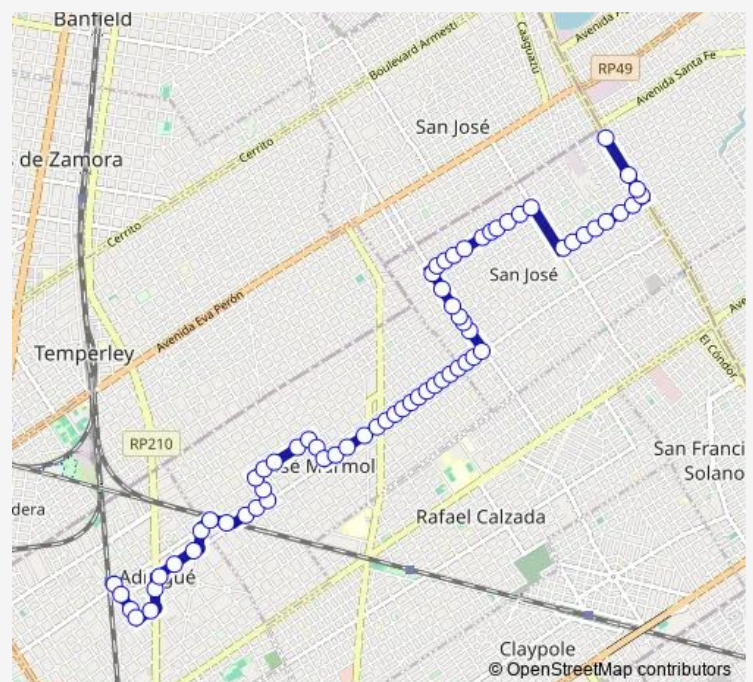

Canale 2599-2699

Canale 2799-2899

Canale 2977

Route schedule

Mitre 1018 — Avenida Teniente General Donato Álvarez
1022-1024

Monday 05:00-23:40

Tuesday 05:00-23:40

Wednesday 05:00-23:40

Thursday 05:00-23:40

Friday 05:00-23:40

Saturday 05:00-23:40

Sunday 05:00-23:40

Route info

Direction: Mitre 1018

Stops: 67

Trip Duration: 0 hour 43 min