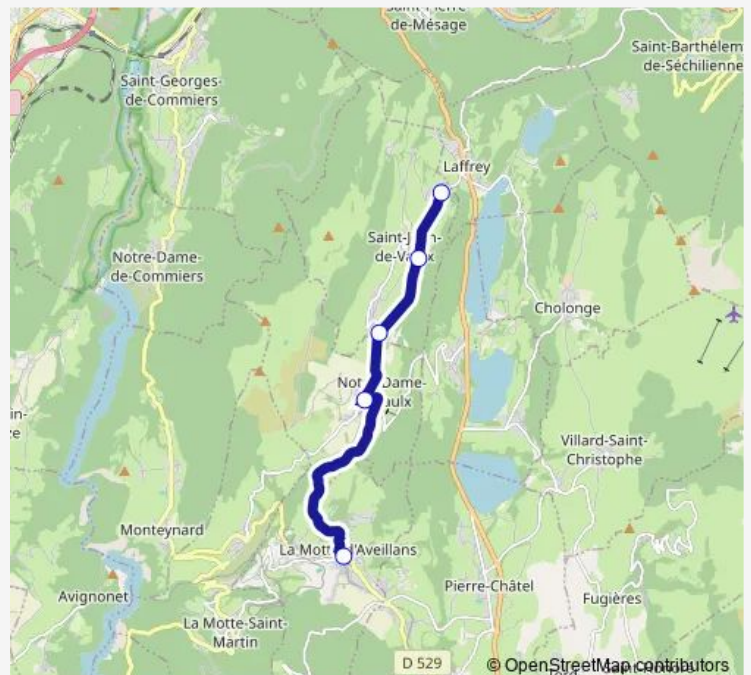

### Route schedule

LES Prats — College Vallon DES Mottes

Monday 07:42

Tuesday 07:42

Wednesday 07:37

Thursday 07:42

Friday 07:42

Saturday —

### Route info

Direction: LES Prats

Stops: 5

Trip Duration: 0 hour 18 min

MAV04 — Laffrey-LA Motte D'Aveillans

**Direction**

College Vallon DES Mottes — LES Prats

5 stops