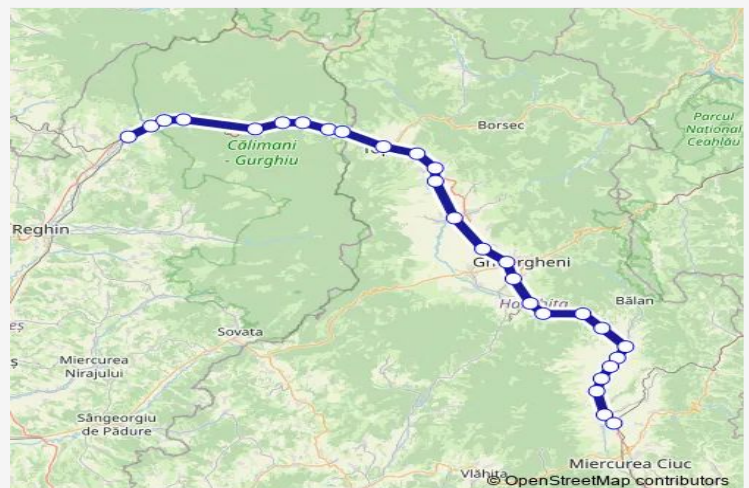

Sărmaș Runc h.

Subcetate Mureș Hm.

Ditrău

Lăzarea Hm.

Gheorgheni

Valea Strâmbă h.

Route schedule

Deda — Siculeni

Monday 12:45

Tuesday 12:45

Wednesday 12:45

Thursday 12:45

Friday 12:45

Saturday —

Sunday —

Route info

Direction: Deda

Stops: 28

Trip Duration: 3 hour 16 min

Șugău h.

Voșlăbeni Hm.

Izvoru Mureșului Hm.

Sândominic h.

Izvoru Oltului

Thursday 16:22

Friday 16:22

Saturday 16:22

Sunday 16:22

Route info

Direction: Deda

Stops: 29

Trip Duration: 3 hour 36 min