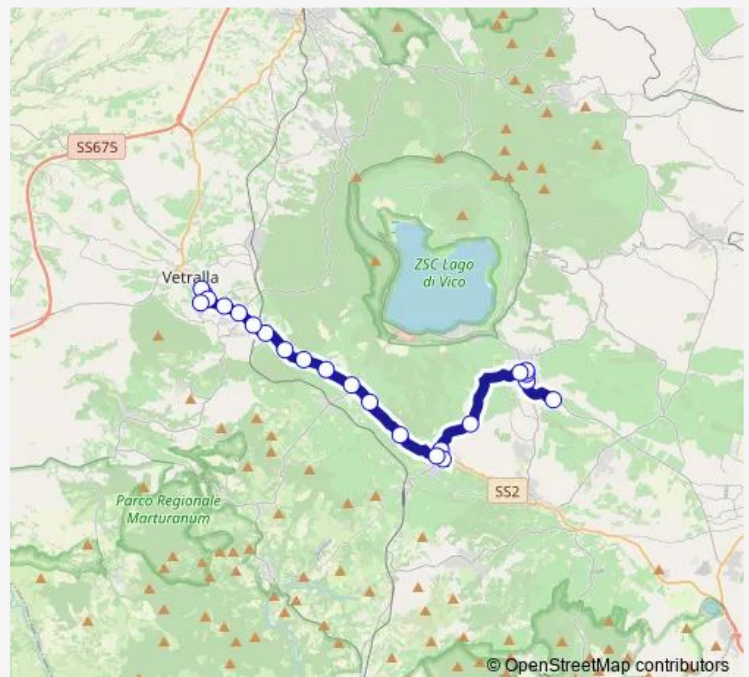

Route schedule

Ronciglione | Deposito # f2547 — Vetralla ITC # f8686

Monday	13:30
Tuesday	13:30
Wednesday	13:30
Thursday	13:30
Friday	13:30
Saturday	13:15
Sunday	—

Route info

Direction: Ronciglione | Deposito # f2547

Stops: 23

Trip Duration: 0 hour 35 min

Ronciglione (Comune) - Vetralla # Ro926a

Vetralla | Via Cassia Via Donatori # f565

Vetralla ITC # f8686

Bus time schedules and route maps are available in an offline PDF at busmaps.com. Use the busmaps.com website to see live bus times, train schedule or subway schedule, and step-by-step directions for all public transit in Vetralla