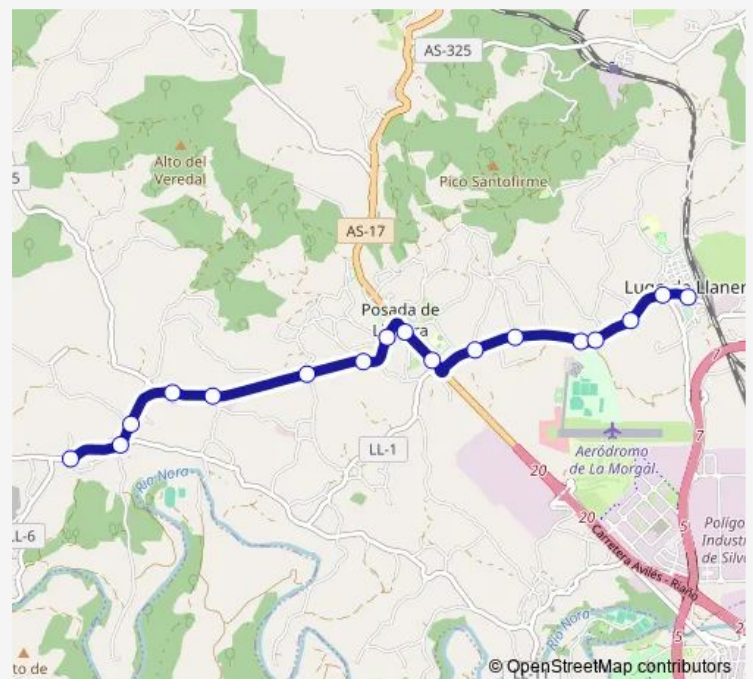

[San Cucao] San Cucao 2 [Cta 06074]

[San Cucao] San Cucao [Cta 04152]

[Vaúro|Baúro] La Parte [Cta 04153]

[Guyame] Las Ranas [Cta 04154]

[Posada] Alto Merón [Cta 06076]

[Posada] CP San José de Calasanz [Cta 04155]

[Posada] Carretera San Cucao [Cta 06078]

[Posada] Ayuntamiento Llanera [Cta 04141]

[Caraviés] Cruce Lugo de Llanera [Cta 04142]

[Bérbola, La|Bérvola, La] La Bérbola [Cta 04251]

[Bérbola, La|Bérvola, La] La Bérbola 2 [Cta 07810]

[San Cucao] El Cañal [Cta 04203] — [LA Estación/Lugo DE Llanera] Lugo de Llanera [Cta 04257]

Monday	06:50
Tuesday	06:50
Wednesday	06:50
Thursday	06:50
Friday	06:50
Saturday	—
Sunday	—

Route info

Direction: [San Cucao] El Cañal [Cta 04203]

Stops: 17

Trip Duration: 0 hour 12 min

■ Lug — Lugo de Llanera-San Cucao

Lug Bus time schedules and route maps are available in an offline PDF at busmaps.com. Use the busmaps.com website to see live bus times, train schedule or subway schedule, and step-by-step directions for all public transit in Llanera