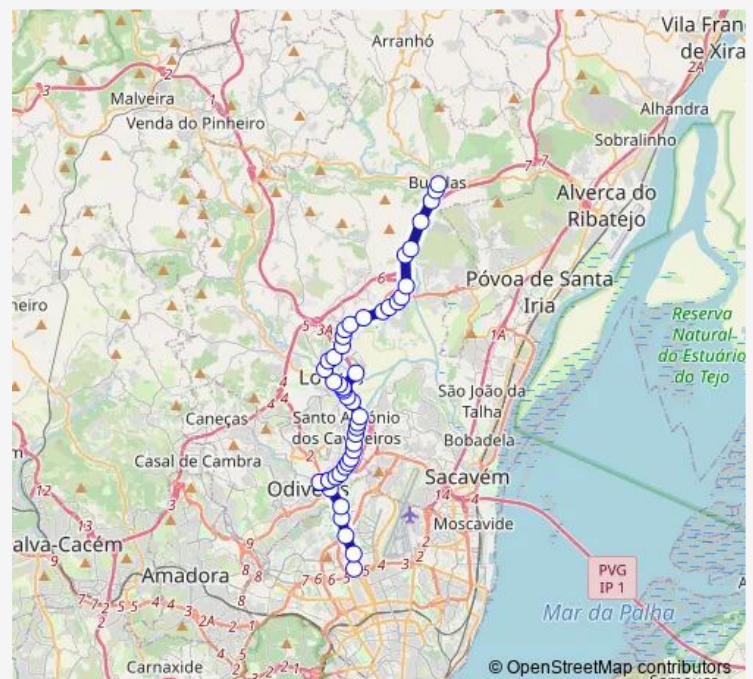

### Route schedule

Lisboa (Campo Grande) — Bucelas

Monday 22:00-23:05

Tuesday 22:00-23:05

Wednesday 22:00-23:05

Thursday 22:00-23:05

Friday 22:00-23:05

Saturday 21:20-23:55

### Route info

Direction: Lisboa (Campo Grande)

Stops: 48

Trip Duration: 0 hour 45 min

331b - Lisboa (Campo Grande) - Bucelas

Mealhada (X) Qta Conventinho

Mealhada (Semáforos)

Mealhada (Fte Pal cio Justiça)