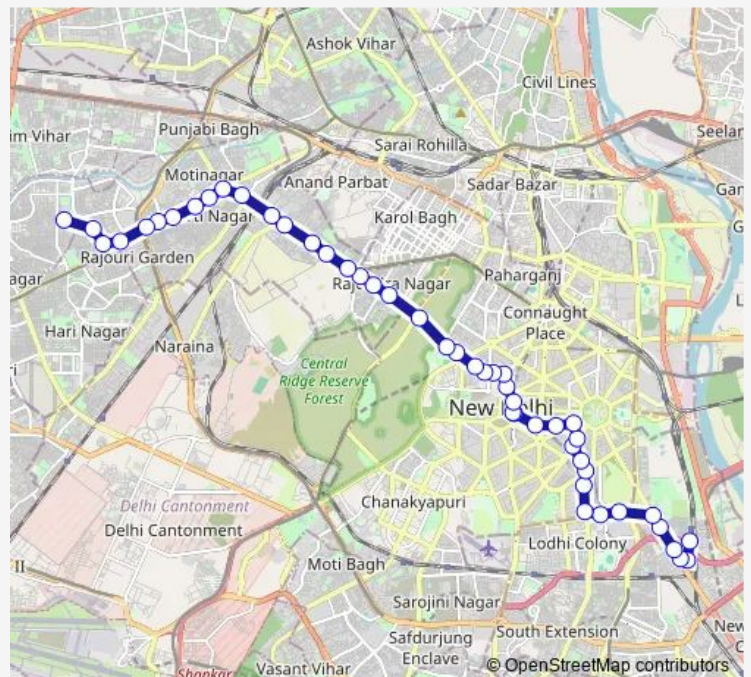

### Route schedule

Nizamuddin Railway Station — Raghbir Nagar F Block

Monday 05:45-18:55

Tuesday 05:45-18:55

Wednesday 05:45-18:55

Thursday 05:45-18:55

Friday 05:45-18:55

Saturday 05:45-18:55

### Route info

Direction: Nizamuddin Railway Station

Stops: 47

Trip Duration: 1 hour 19 min

408cldown

BusMaps

Aakashwani Bhawan (Imtiyaz Ali Road)

Gurudwara Rakab Ganj Road