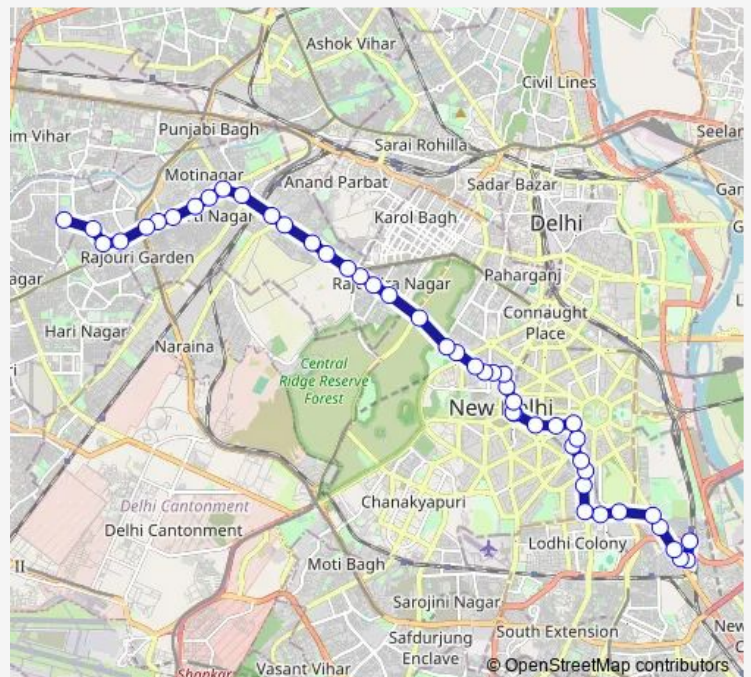

Bus 408cldown

[Go to website](#)

Direction

Nizamuddin Railway Station — Raghbir Nagar F Block

47 stops

[Open route schedule](#)

Nizamuddin Railway Station

Rajdoot Hotel

Bhogal

Bhogal (Jungpura)

Nizamuddin Extension

Police Station Nizamuddin (Dargah)

Ishpat Bhawan

JLN Stadium (Sunehripulla Depot)

Dayal Singh College

Bharti Nagar

Sujan Singh Park

Humayun Road

Humayun Road Khan Mkt Metro Stn

Shahjahan Road Upsc

Akbarroad

Vigyan Bhawan

Nirman Bhawan

Udyog Bhawan

Udyog Bhawan

Rail Bhawan Metro Station / Krishi Bhawan

Red Cross Road

Route schedule

Nizamuddin Railway Station — Raghbir Nagar F Block

Monday 05:45-18:55

Tuesday 05:45-18:55

Wednesday 05:45-18:55

Thursday 05:45-18:55

Friday 05:45-18:55

Saturday 05:45-18:55

Sunday 05:45-18:55

Route info

Direction: Nizamuddin Railway Station

Stops: 47

Trip Duration: 1 hour 19 min

408cldown