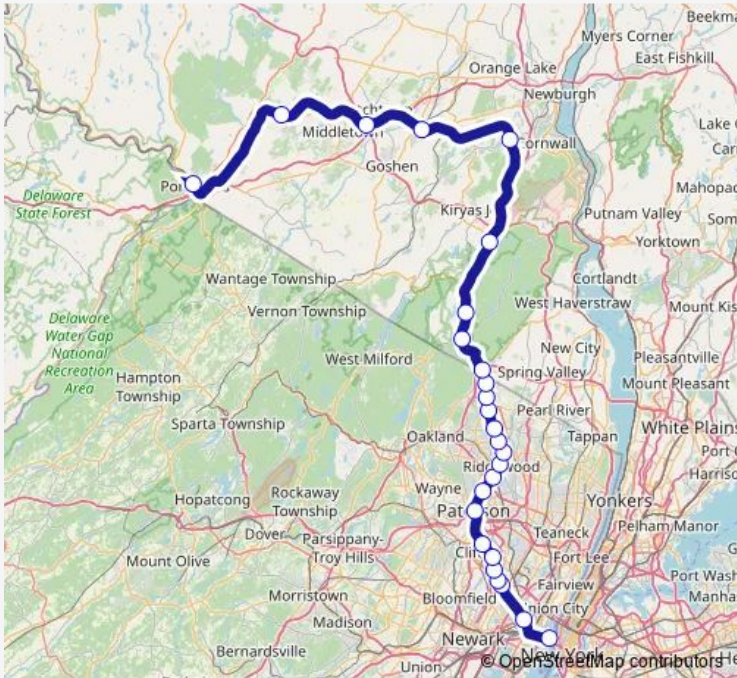

Rail MNBPN Port Jervis Line

[Go to website](#)

Direction
 Hoboken — Port Jervis
 25 stops
[Open route schedule](#)

- Hoboken
- Frank R Lautenberg Secaucus Lower Level
- Rutherford
- Wesmont
- Garfield
- Plauderville
- Broadway
- Radburn
- Glen Rock Boro Hall
- Ridgewood
- Hohokus
- Waldwick
- Allendale
- Ramsey
- Ramsey Route 17 Station
- Mahwah
- Suffern
- Sloatsburg
- Tuxedo
- Harriman
- Salisbury Mills-Cornwall

Route schedule
 Hoboken — Port Jervis

Monday	09:20-00:39 ⁺¹
Tuesday	09:20-00:39 ⁺¹
Wednesday	09:20-00:39 ⁺¹
Thursday	09:47-00:39 ⁺¹
Friday	09:47-00:39 ⁺¹
Saturday	09:20-00:39 ⁺¹
Sunday	09:20-00:39 ⁺¹

Route info
 Direction: Hoboken
 Stops: 25
 Trip Duration: 2 hour 35 min

Campbell Hall

Middletown Ny

Otisville

Port Jervis

Direction

Port Jervis — Hoboken

25 stops

[Open route schedule](#)

Suffern

Mahwah

Ramsey Route 17 Station

Ramsey

Allendale

Waldwick

Hohokus

Ridgewood