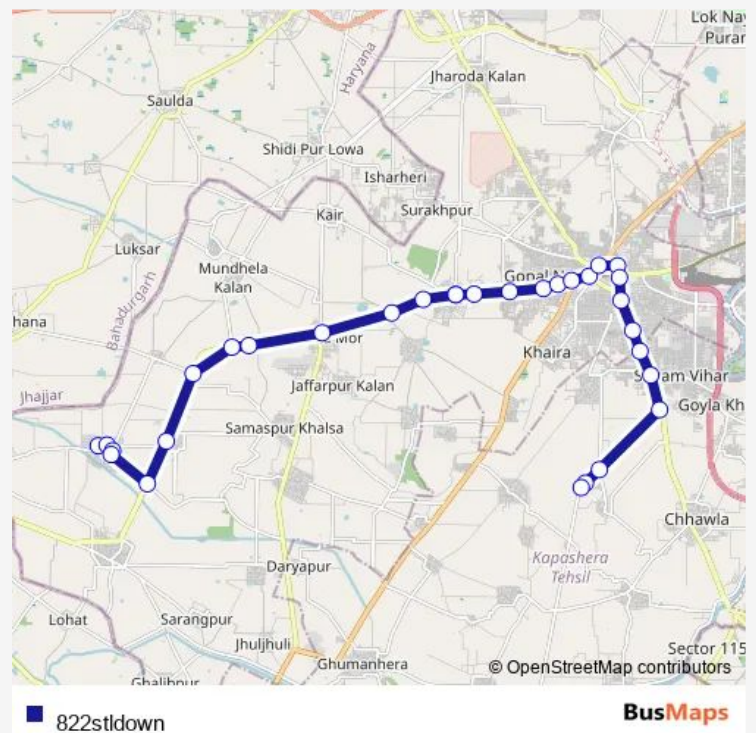

Khera More / Ghuman Hera Crossing

Nazafgarh Dhansa More

Jharoda Crossing

Route schedule

Issapur Village Temple — Rewla Khanpur Depot

Monday 20:36-23:48

Tuesday 20:36-23:48

Wednesday 20:36-23:48

Thursday 20:36-23:48

Friday 20:36-23:48

Saturday 20:36-23:48

Sunday 20:36-23:48

Route info

Direction: Issapur Village Temple

Stops: 31

Trip Duration: 1 hour 21 min