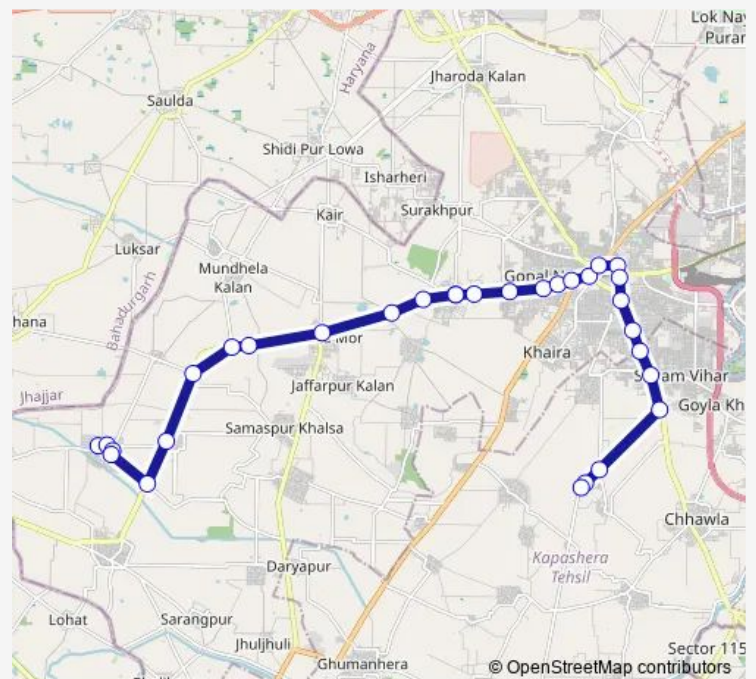

Jharoda Crossing

### Route schedule

Issapur Village Temple — Rewla Khanpur Depot

Monday 20:36-23:48

Tuesday 20:36-23:48

Wednesday 20:36-23:48

Thursday 20:36-23:48

Friday 20:36-23:48

Saturday 20:36-23:48

Sunday 20:36-23:48

### Route info

Direction: Issapur Village Temple

Stops: 31

Trip Duration: 1 hour 21 min

822stldown

BusMaps

Health Centre

Najafgarh Delhi Gate