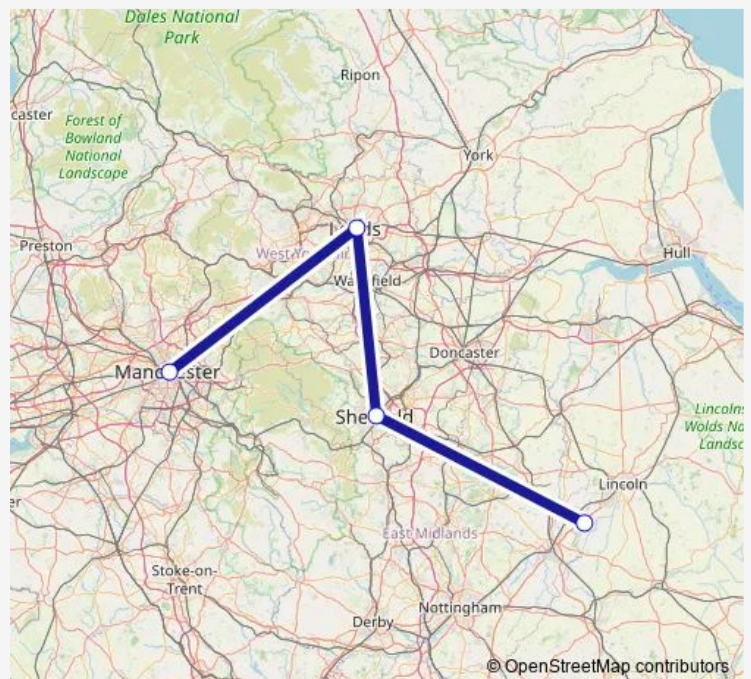

### Direction

Manchester Central Coach Station, — Lost Village Festival Site,adj

4 stops

[Open route schedule](#)

Manchester Central Coach Station,

Dyer Street,Bay 6

Sheffield Interchange/E2,E2

Lost Village Festival Site,adj

### Route schedule

Manchester Central Coach Station, — Lost Village Festival Site,adj

Monday —

Tuesday —

Wednesday —

Thursday 10:15-11:15

Friday —

Saturday —

### Route info

Direction: Manchester Central Coach Station,

Stops: 4

Trip Duration: 3 hour 45 min

### Direction

Lost Village Festival Site,adj — Manchester Central Coach Station,

4 stops

[Open route schedule](#)

Lost Village Festival Site,adj

Sheffield Interchange/E2,E2

Dyer Street,Bay 6

Manchester Central Coach Station,