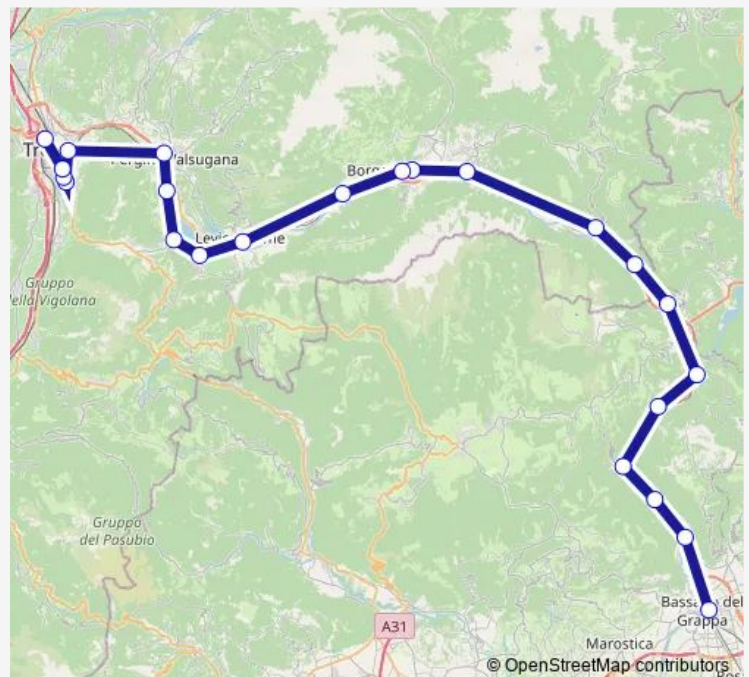

Thursday 07:00-08:00

Friday 07:00-08:00

Saturday 07:00-08:00

Sunday —

Route info

Direction: Trento. Staz. Fs

Stops: 23

Trip Duration: 2 hour 17 min

■ B450 — Servizio sostitutivo treno-Andata

BusMaps

Solagna

Bassano Del Grappa

Direction

Bassano Del Grappa — Trento. Staz. Fs

23 stops

[Open route schedule](#)

Route info

Direction: Bassano Del Grappa

Stops: 23

Trip Duration: 2 hour 13 min

Direction

Trento. Staz. Fs — Bassano Del Grappa

22 stops

[Open route schedule](#)

Thursday 04:50

Friday 04:50

Saturday 04:50

Sunday —

Route info

Direction: Bassano Del Grappa

Stops: 20

Trip Duration: 2 hour 4 min