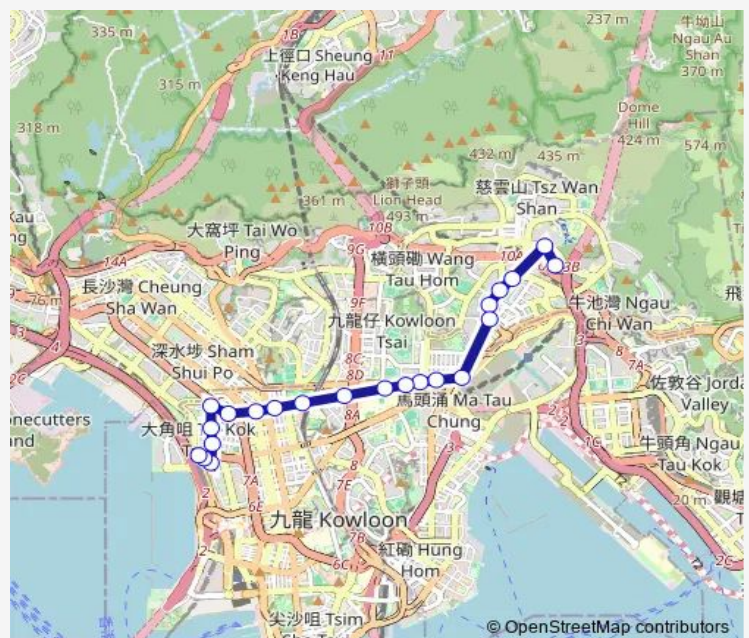

22 stops

[Open route schedule](#)

Diamond Hill Station Public Transport Interchange

Fung TAK Road, Outside Lung Shan House, Lung Poon Court|Fung TAK Road, Outside Lung Shan House, Lung Poon Court |Fung TAK Road, Opposite Fung TAK Estate|Fung TAK Road, Opposite TO Fung TAK Estate

CHOI HUNG ROAD, OPPOSITE WONG TAI SIN POLICE STATION

CHOI HUNG ROAD, OUTSIDE CHOI HUNG ROAD PLAYGROUND

CHOI HUNG ROAD, OUTSIDE YIN HING BUILDING

CHOI HUNG ROAD, BUS BAY OPPOSITE LOK SIN TONG WONG CHUNG MING SECONDARY SCHOOL

PRINCE EDWARD ROAD EAST, OPPOSITE REGAL ORIENTAL HOTEL

PRINCE EDWARD ROAD WEST, OUTSIDE LAN YUEN

PRINCE EDWARD ROAD WEST, NEAR FORFAR ROAD

PRINCE EDWARD ROAD WEST, NEAR ST. TERESA'S HOSPITAL EAST WING|PRINCE EDWARD ROAD WEST, NEAR ST. TERESA'S HOSPITAL NORTH WING|PRINCE EDWARD ROAD WEST, OUTSIDE ST. TERESA'S HOSPITAL

PRINCE EDWARD ROAD WEST, OUTSIDE EDWARDIAN HEIGHTS PHASE II

PRINCE EDWARD ROAD WEST, NEAR PEACE GARDEN|PRINCE EDWARD ROAD WEST, OUTSIDE PEACE GARDEN|PRINCE EDWARD ROAD WEST, PEACE GARDEN

Route schedule

Diamond Hill Station Public Transport Interchange — OLYMPIC STATION PUBLIC TRANSPORT INTERCHANGE

Monday	07:15-19:30
Tuesday	07:15-19:30
Wednesday	07:15-19:30
Thursday	07:15-19:30
Friday	07:15-19:30
Saturday	09:00
Sunday	09:00

Route info

Direction: Diamond Hill Station Public Transport Interchange

Stops: 22

Trip Duration: 0 hour 19 min