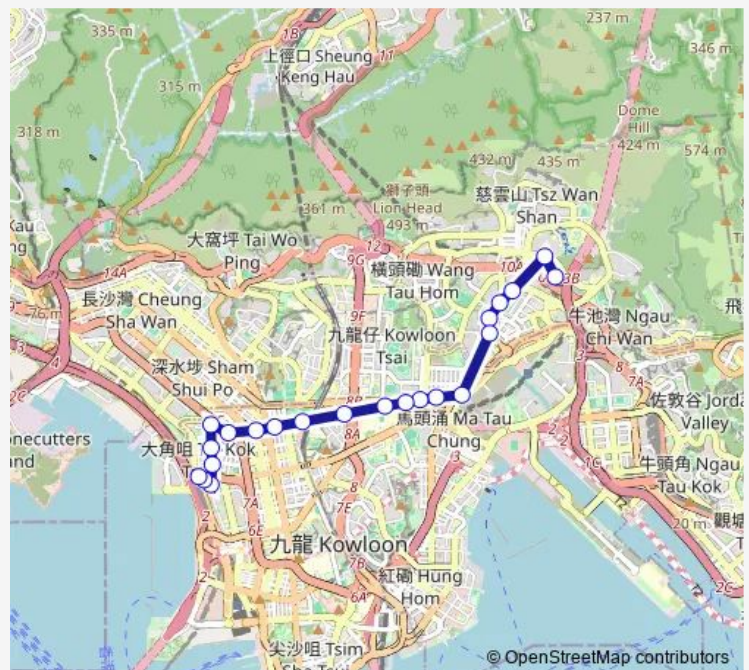

Prince Edward Road West, Outside Edwardian Heights Phase Ii

Prince Edward Road West, Near Peace Garden|Prince Edward Road West, Outside Peace Garden|Prince Edward Road West, Near Peace Garden|Prince Edward Road West, Peace Garden

NO. 191 Prince Edward Road West

Route schedule

Diamond Hill Station Public Transport Interchange — Olympic Station Public Transport Interchange

Monday	07:15-19:30
Tuesday	07:15-19:30
Wednesday	07:15-19:30
Thursday	07:15-19:30
Friday	07:15-19:30
Saturday	09:00
Sunday	09:00

Route info

Direction: Diamond Hill Station Public Transport Interchange

Stops: 22

Trip Duration: 0 hour 19 min

70a — Diamond Hill Station Public Transport Interchange - Olympic Station Public Transport Interchange (...)

Route schedule

Olympic Station Public Transport Interchange — Diamond Hill Station Public Transport Interchange

Monday 07:15-19:30

Tuesday 07:15-19:30

Wednesday 07:15-19:30

Thursday 07:15-19:30

Friday 07:15-19:30