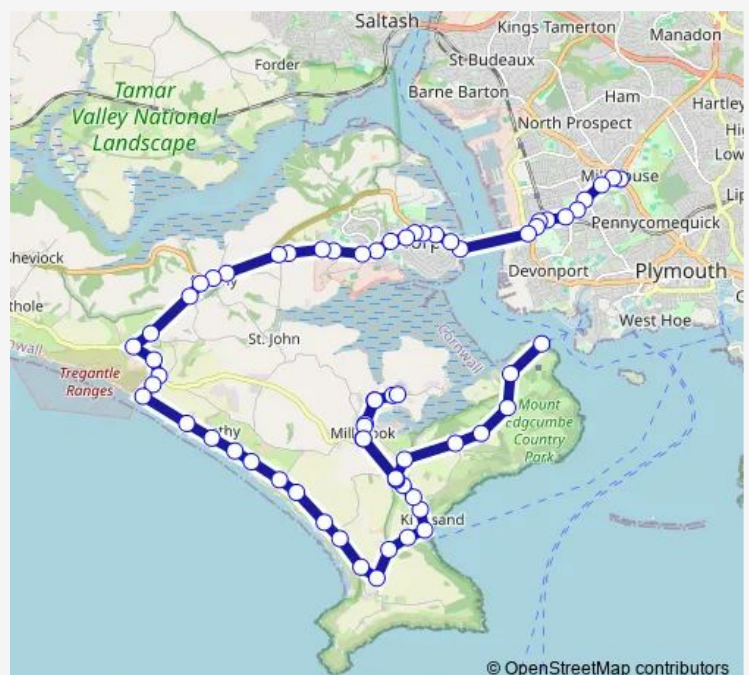

### Direction

School — Cremyll Ferry

34 stops

[Open route schedule](#)

- School
- Bus Depot
- School
- Sycamore Drive
- Hawthorn Avenue
- Pencair Avenue
- HMS Raleigh
- Trevol Business Park
- Trevol Road Hay Farm
- St John Turning
- Pedigree Farm
- The Carew Arms
- The Old Vicarage
- St John Turn
- Lower Tregantle
- Tregantle Fort Junction
- Tregantle Fort Main Car Park
- Tregantle Fort Car Park
- Tregantle Farm
- Higher Tregantle Farm
- St John Turning

### Route info

Direction: School

Stops: 34

Trip Duration: 0 hour 31 min

Gallows Park Industrial Estate

Houster Farm

West End Terrace

Millpool Head

The Parade

Millpool Head

Fourlanesend School

Maker Heights Centre

Fort Picklecombe Turning

War Memorial

Drywalk Gate Edgumbe House

Edgumbe House Top Entrance

## Route info

Direction: Milehouse Alma Road

Stops: 66

Trip Duration: 1 hour 16 min

The Old Vicarage

St John Turn

Lower Tregantle

Tregantle Fort Junction