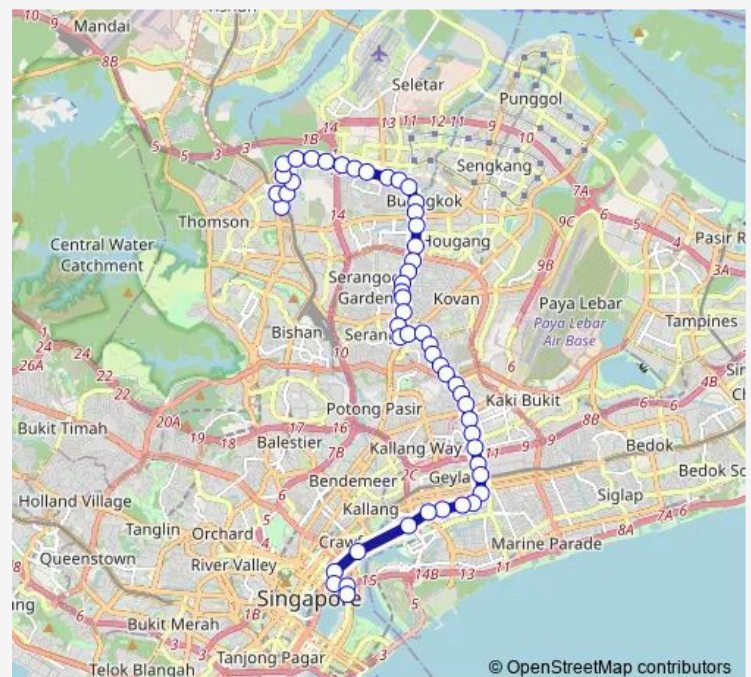

Gracehaven S Army

Bef Yio Chu Kang Chapel

Toho Green

Route schedule

Yio Chu Kang Int — Opp The Ritz-Carlton

Monday 23:15

Tuesday 23:15

Wednesday 23:15

Thursday 23:15

Friday 23:15

Saturday 23:15

Sunday 23:15

Route info

Direction: Yio Chu Kang Int

Stops: 52

Trip Duration: 1 hour 24 min

70a

BusMaps

Aft Phillips Ave

Aft Serangoon Gdn Way

Bef Tai Seng Chr Ch

Serangoon Sports Cplx

Blk 206

S'Goon Stn Exit C/Blk 201