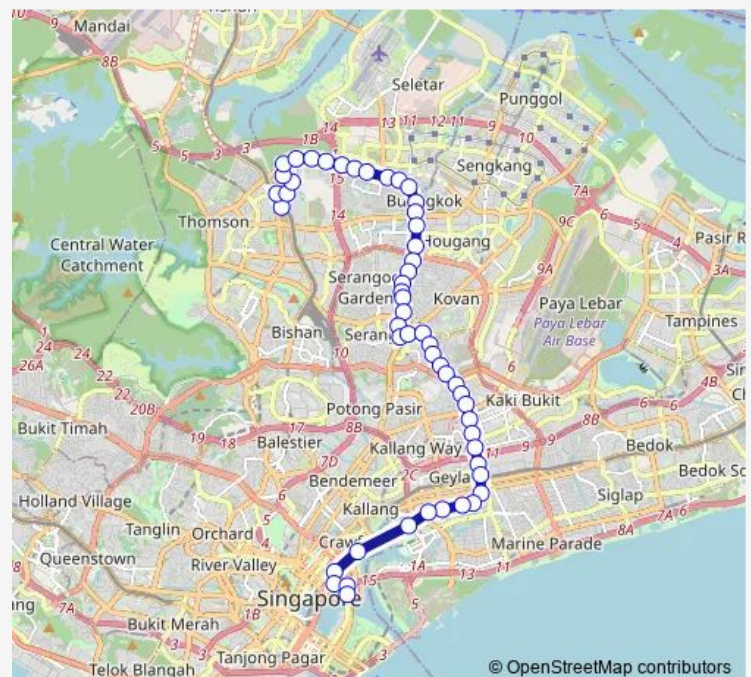

Gracehaven S Army

Bef Yio Chu Kang Chapel

Toho Green

Route schedule

Yio Chu Kang Int — Opp The Ritz-Carlton

Monday 23:15

Tuesday 23:15

Wednesday 23:15

Thursday 23:15

Friday 23:15

Saturday 23:15

Sunday 23:15

Route info

Direction: Yio Chu Kang Int

Stops: 52

Trip Duration: 1 hour 24 min

70A

BusMaps

Aft Phillips Ave

Aft Serangoon Gdn Way

Bef Tai Seng Chr Ch

Serangoon Sports Cplx

Blk 206

S'Goon Stn Exit C/Blk 201