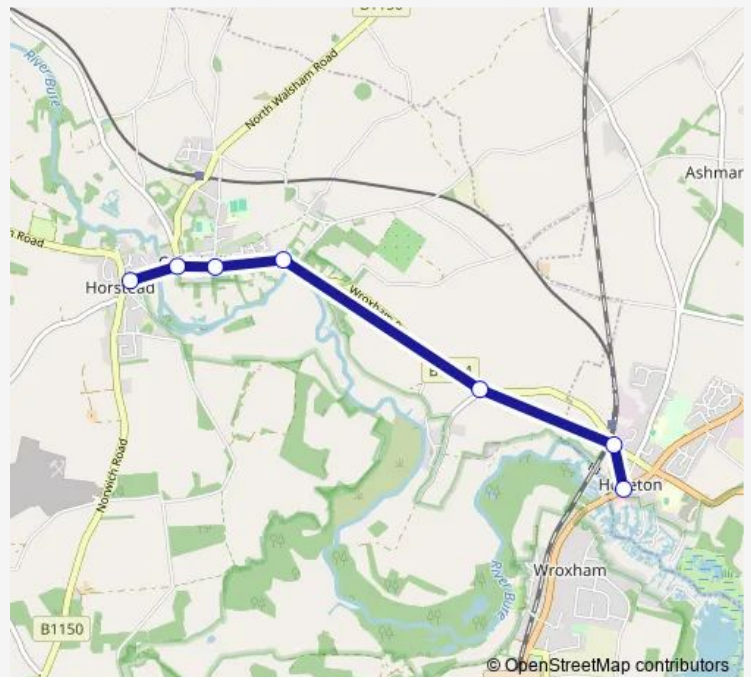

Bus 70A Horstead - Coltishall - Wroxham

[Go to website](#)

Direction

Recruiting Sergeant — Roys Department Store

7 stops

[Open route schedule](#)

Recruiting Sergeant

garage

church

Kings Head

Top Road

Railway Station

Roys Department Store

Route schedule

Recruiting Sergeant — Roys Department Store

Monday 11:15-12:45

Tuesday 11:15-12:45

Wednesday 11:15-12:45

Thursday 11:15-12:45

Friday 11:15-12:45

Saturday —

Sunday —

Route info

Direction: Recruiting Sergeant

Stops: 7

Trip Duration: 0 hour 10 min

70A — Horstead - Coltishall - Wroxham

Direction

Roys Department Store — Recruiting Sergeant

8 stops

[Open route schedule](#)

Roys Department Store