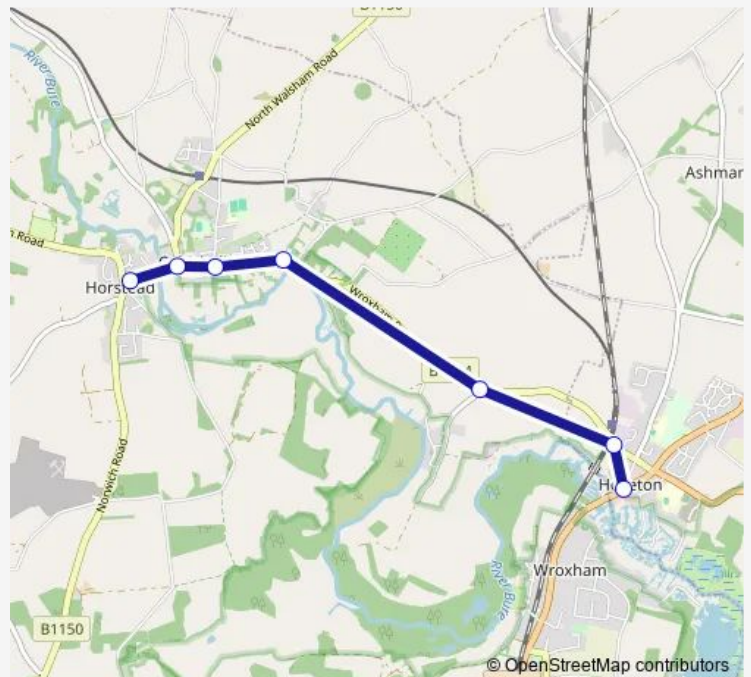

Bus 70A Horstead - Coltishall - Wroxham

[Go to website](#)

Direction

Recruiting Sergeant — Roys Department Store

7 stops

[Open route schedule](#)

Recruiting Sergeant

garage

church

Kings Head

Top Road

Railway Station

Roys Department Store

Route schedule

Recruiting Sergeant — Roys Department Store

Monday 11:15-12:45

Tuesday 11:15-12:45

Wednesday 11:15-12:45

Thursday 11:15-12:45

Friday 11:15-12:45

Saturday —

Sunday —

Route info

Direction: Recruiting Sergeant

Stops: 7

Trip Duration: 0 hour 10 min

70A — Horstead - Coltishall - Wroxham

Direction

Roys Department Store — Recruiting Sergeant

8 stops

[Open route schedule](#)

Roys Department Store