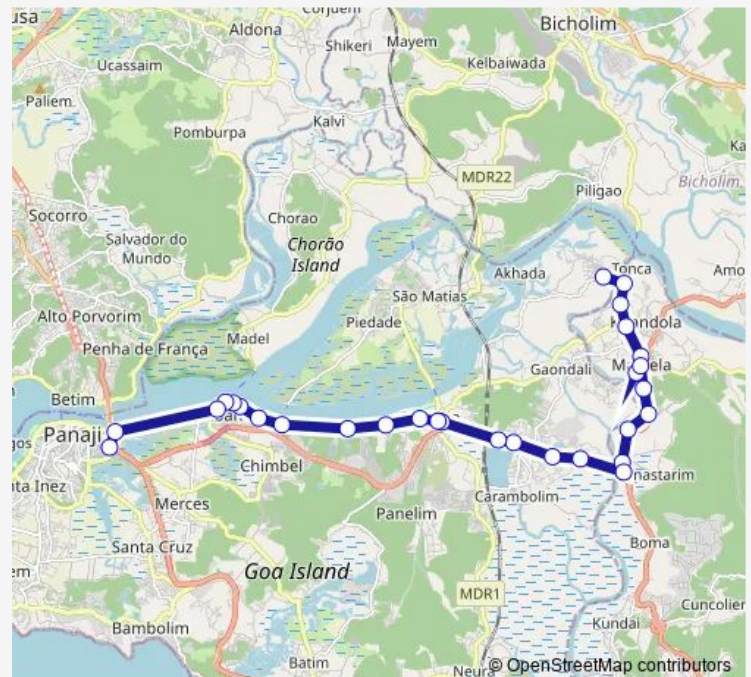

Thursday 08:00

Friday 08:00

Saturday 08:00

Sunday 08:00

Route info

Direction: St. Estevam

Stops: 29

Trip Duration: 0 hour 45 min

Monday 12:40

Tuesday 12:40

Wednesday 12:40

Thursday 12:40

Friday 12:40

Saturday 12:40

Sunday 12:40

Route info