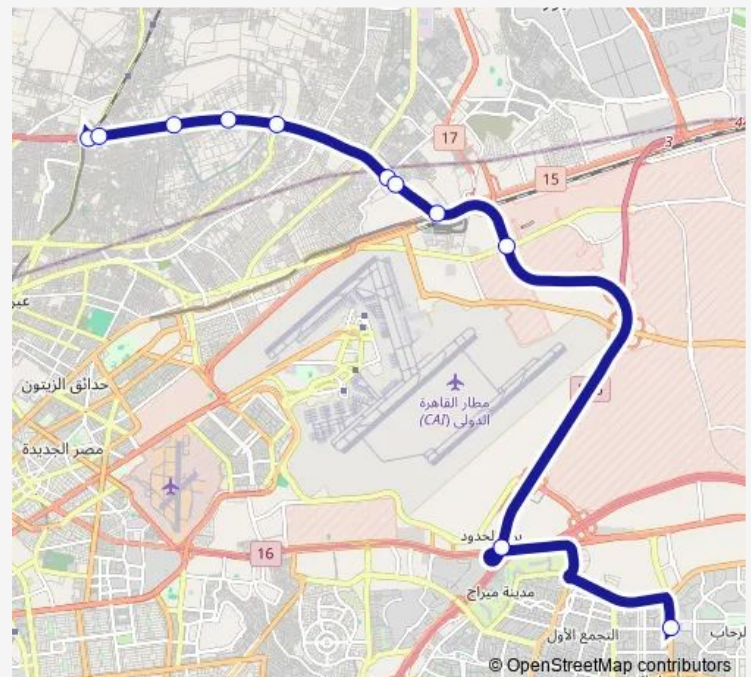

Al Moassasa Steps - Ring Road

Nadi Al Baraka Steps - Ring Road

Al Salam

10th of Ramadan Station (Asher Men Ramadan)

10th of Ramadan Station - Ismailiya Desert Road

Ahmed Galal Military Passage

Suez Bridge

Rehab Gate 13

Route schedule

New Marg — Rehab Gate 13

Monday	06:30-15:00
Tuesday	06:30-15:00
Wednesday	06:30-15:00
Thursday	06:30-15:00
Friday	06:30-15:00
Saturday	06:30-15:00
Sunday	06:30-15:00

Route info

Direction: New Marg

Stops: 11

Trip Duration: 0 hour 59 min

■ Ic59 — New Marg-Rehab Gate 13

BusMaps

Direction

Rehab Gate 13 — New Marg

12 stops

[Open route schedule](#)

Rehab Gate 13

Ahmed Galal Military Passage

Al Salam Tunnel Ring Road - Start

10th of Ramadan Station - Ismailiya Desert Road

10th of Ramadan Station (Asher Men Ramadan)

Al Salam

Al Salam Exit - Ring Road

Nadi Al Baraka Steps - Ring Road