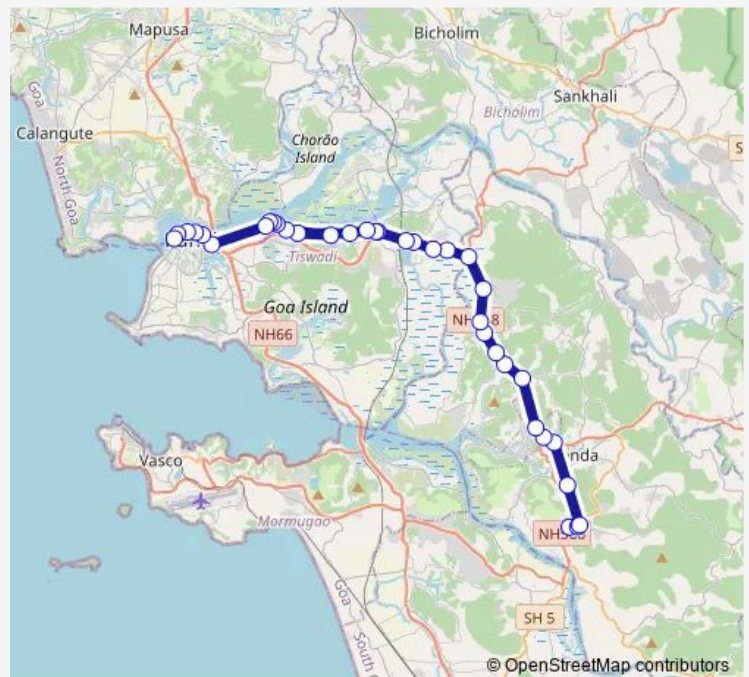

Bus PNJ61 Panaji MKT - Shirshire via Ponda

[Go to website](#)

Direction

Panaji Old Secretariat — Shirshire

32 stops

[Open route schedule](#)

Panaji Old Secretariat

Panjim Post Office

Panaji KTC Bus Stand

Ribandar Patto

Chodna Ferry

Ribander Church

Ribander Copel

Ribandar Police Sation

St. Pedro

Divar Ferry

Baingini

Old Goa

Old Goa Gandhi Circle

Old Goa Police Station

Corlim Petrol Pump

Corlim Industrial Estate

Syngenta

Dhulaper

Banastari

Boma

Kundaim

Route schedule

Panaji Old Secretariat — Shirshire

Monday 16:25

Tuesday 16:25

Wednesday 16:25

Thursday 16:25

Friday 16:25

Saturday 16:25

Sunday 16:25

Route info

Direction: Panaji Old Secretariat

Stops: 32

Trip Duration: 1 hour 25 min

PNJ61 — Panaji MKT - Shirshire via Ponda