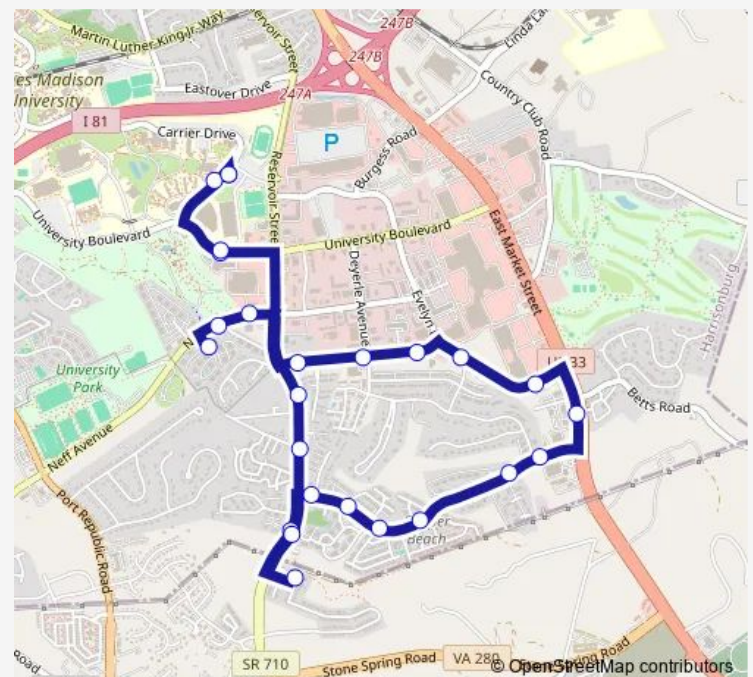

University Blvd. @ University Plaza

Neff Ave. @ Reservoir St.

Sunchase Dr. @ Sunchase Apartments (Shelter)

620 Neff Ave.

Lucy Dr. @ Charleston Townes (Shelter)

Lucy Dr. @ Deyerle Ave.

Lucy Dr. across from Biolife

Chestnut Ridge Dr. across from Copper Beech

Chestnut Ridge Dr. @ The Pointe

Stonewall Dr. @ Stonewall Heights

Reservoir St. @ Dogwood Commons

Talmadge Dr. @ Redpoint (Shelter)

Reservoir St. @ Campus View

Route schedule

Carrier Dr. @ Festival (Shelter) — Carrier Dr. @ Festival (Shelter)

Monday	07:00-18:20
Tuesday	07:00-18:20
Wednesday	07:00-18:20
Thursday	07:00-18:20
Friday	07:00-18:20
Saturday	—
Sunday	—

Route info

Direction: Carrier Dr. @ Festival (Shelter)

Stops: 25

Trip Duration: 0 hour 24 min

Blupr — JMU Blue/Purple Line

Reservoir St. across from Ridgeville Ln.

Reservoir St. @ Charleston Townhomes

University Blvd. @ Atlantic Union Bank Center

Carrier Dr. @ Festival (Shelter)