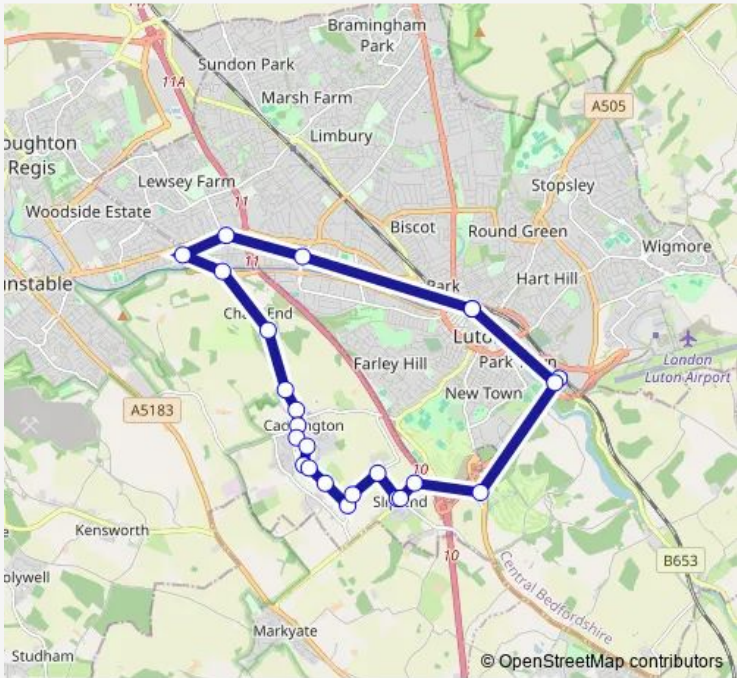

Bus 230 Luton - Caddington Woods - Slip End - Luton

[Go to website](#)

Direction
 Luton Station Interchange — Luton Station Interchange
 24 stops
[Open route schedule](#)

- Luton Station Interchange
- Hatters Way Retail Park
- Stanton Road
- Tesco Store Skimpot
- Chaul End Road
- Lyons Community Centre
- Chaul End Road
- Winchfield
- Manor Road
- The Crescent
- Culworth Close
- Elm Avenue
- Sports and Social Club
- Hillcrest Caravan Site
- Manor Road
- Woodside Road
- Grove Park Road
- Prebendal Drive
- Crossroads
- Church Road
- Bull Wood

Route schedule
 Luton Station Interchange — Luton Station Interchange

Monday	05:52-20:29
Tuesday	05:52-20:29
Wednesday	05:52-20:29
Thursday	05:52-20:29
Friday	05:52-20:29
Saturday	08:52-17:29
Sunday	—

Route info
 Direction: Luton Station Interchange
 Stops: 24
 Trip Duration: 0 hour 59 min

■ 230 — Luton - Caddington Woods - Slip End - Luton **BusMaps**

Luton Airport Parkway Rail Station

Venue 360

Luton Station Interchange

230 Bus time schedules and route maps are available in an offline PDF at busmaps.com. Use the busmaps.com website to see live bus times, train schedule or subway schedule, and step-by-step directions for all public transit in Luton

The schedule is provided in the local timezone. Times with "(+1)" indicate departures on the next day.

PDF file created on 2025-02-26

2024 BusMaps.com - All Rights Reserved