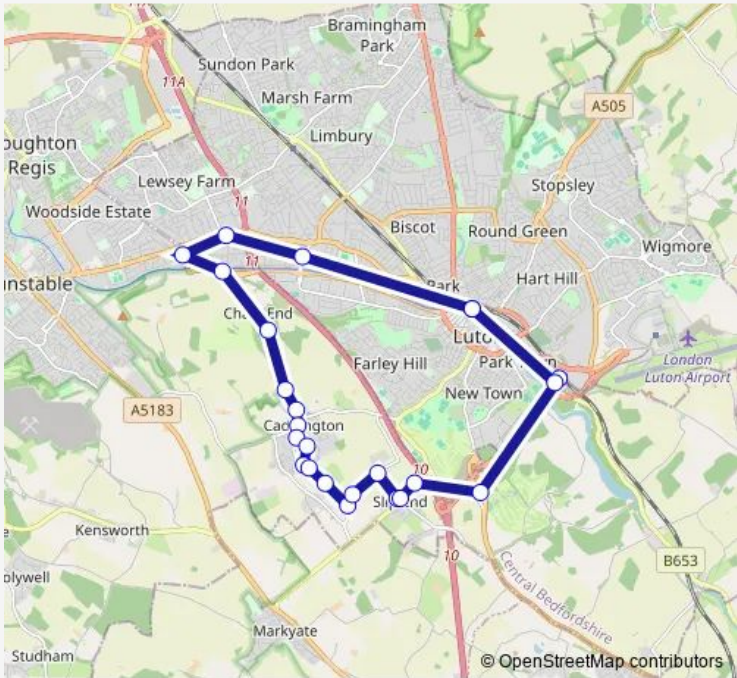

Bus 230 Luton - Caddington Woods - Slip End - Luton

[Go to website](#)

Direction
 Luton Station Interchange — Luton Station Interchange
 24 stops
[Open route schedule](#)

- Luton Station Interchange
- Hatters Way Retail Park
- Stanton Road
- Tesco Store Skimpot
- Chaul End Road
- Lyons Community Centre
- Chaul End Road
- Winchfield
- Manor Road
- The Crescent
- Culworth Close
- Elm Avenue
- Sports and Social Club
- Hillcrest Caravan Site
- Manor Road
- Woodside Road
- Grove Park Road
- Prebendal Drive
- Crossroads
- Church Road
- Bull Wood

Route schedule
 Luton Station Interchange — Luton Station Interchange

Monday	05:52-20:29
Tuesday	05:52-20:29
Wednesday	05:52-20:29
Thursday	05:52-20:29
Friday	05:52-20:29
Saturday	08:52-17:29
Sunday	—

Route info
 Direction: Luton Station Interchange
 Stops: 24
 Trip Duration: 0 hour 59 min

■ 230 — Luton - Caddington Woods - Slip End - Luton **BusMaps**

Luton Airport Parkway Rail Station

Venue 360

Luton Station Interchange

230 Bus time schedules and route maps are available in an offline PDF at busmaps.com. Use the busmaps.com website to see live bus times, train schedule or subway schedule, and step-by-step directions for all public transit in Luton

The schedule is provided in the local timezone. Times with "(+1)" indicate departures on the next day.

PDF file created on 2025-01-16

2024 BusMaps.com - All Rights Reserved